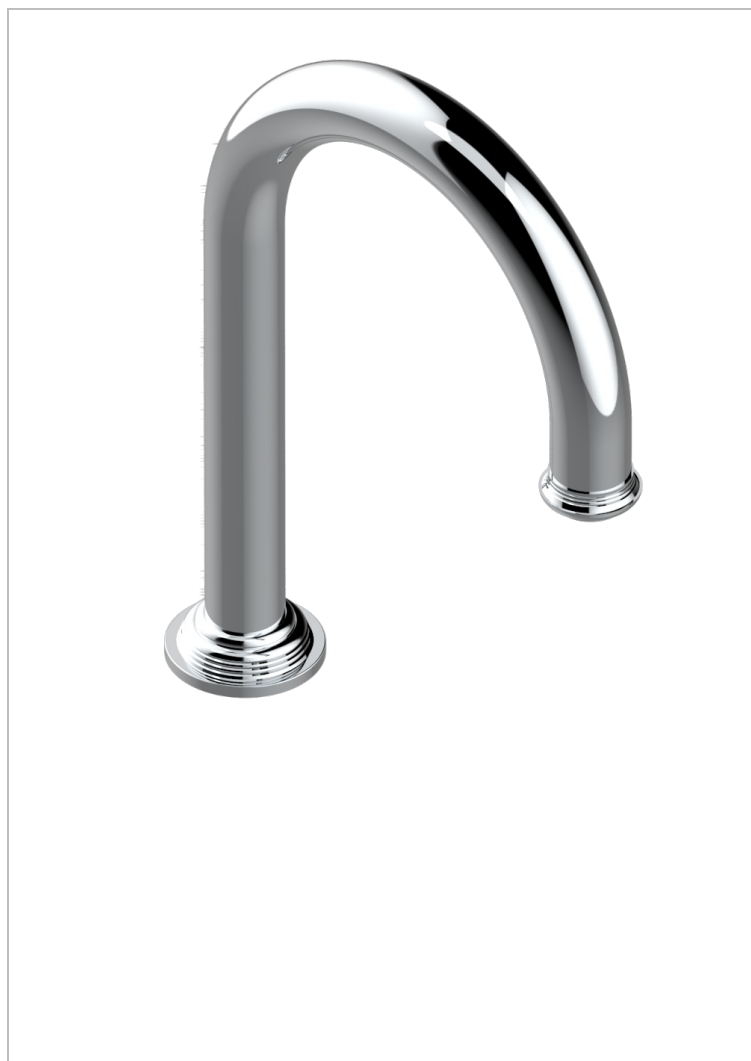

WEST COAST METAL WITH LEVER HANDLES

U9B-29SGH

Tub spout, high

CHARACTERISTIC

- West Coast Metal with lever handles
- Tub spout, high

AVAILABLE FINITIONS

Black ceram - D30
 Blush PVD - H62
 Brass color PVD - H49
 Brown bronze color PVD - F33
 Chrome polished - A02
 Copper antique matt, coated - H07

Gold color PVD - H52
 Gold mat - F07
 Gold polished - F01
 Graphite PVD - H64
 Light coated bronze - D01
 Matt Umber PVD - H67

Matt blush PVD - H60
 Matt brass color PVD - H50
 Matt brown bronze color PVD - F34
 Matt chrome (American satin) - C02
 Matt gold color PVD - H53
 Matt graphite PVD - H65

Matt nickel (American satin) - C01
 Matt nickel color PVD - H56
 Natural smoked Brass - A13
 Nickel antique / Sovereign - H28
 Nickel color PVD - H55
 Nickel polished - B01

Polished chrome with gold inlay - GA1
 Soft gold - F30
 Soft matt gold - F31
 Umber PVD - H66