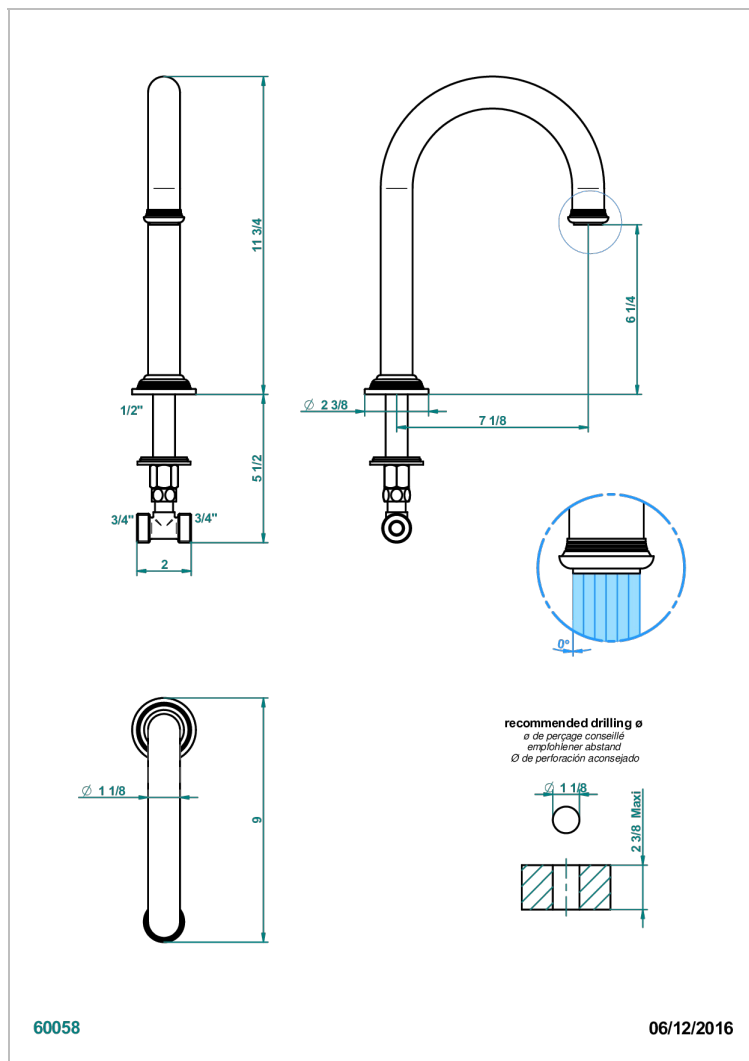

WEST COAST METAL WITH LEVER HANDLES

U9B-29SGH

Tub spout, high

CHARACTERISTIC

- West Coast Metal with lever handles
- Tub spout, high

AVAILABLE FINITIONS

Black ceram - D30
 Blush PVD - H62
 Brass color PVD - H49
 Brown bronze color PVD - F33
 Chrome polished - A02
 Copper antique matt, coated - H07