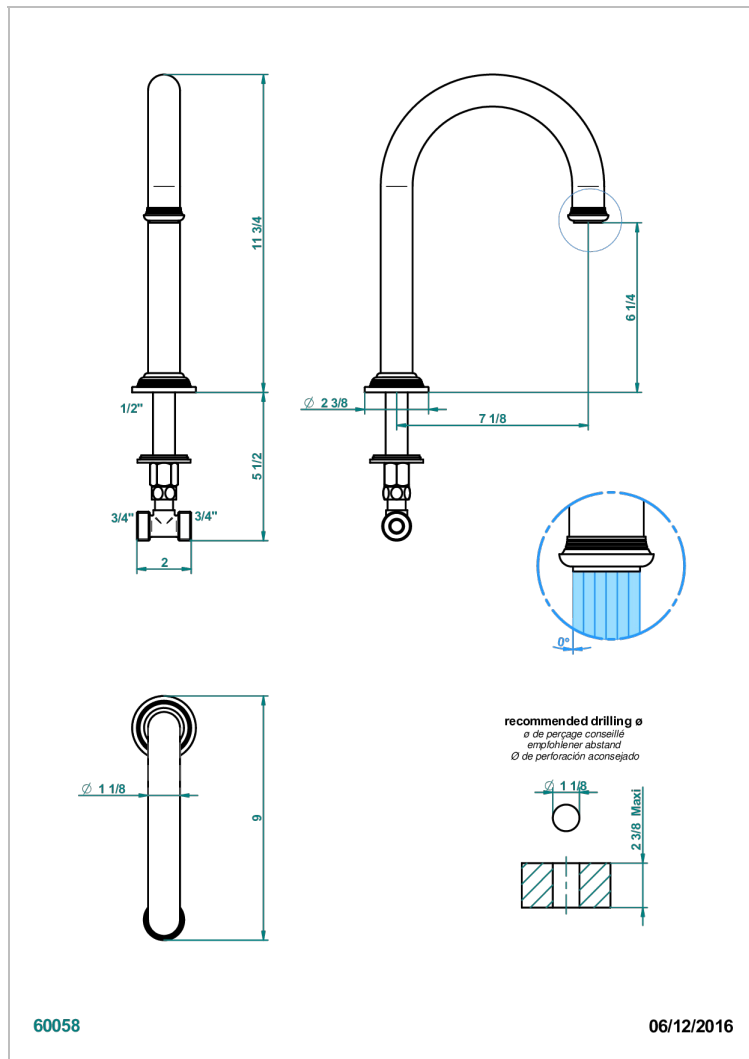

WEST COAST METAL WITH LEVER

U9B-29SGH

Rim mounted bath spout, high model

THG[®]
PARIS

CHARACTERISTIC

- West Coast Metal with lever
- Rim mounted bath spout, high model

AVAILABLE FINITIONS

Antique nickel - H28
Black ceram - D30
Blush PVD - H62
Brass color PVD - H49
Brown bronze color PVD - F33
Gold color PVD - H52