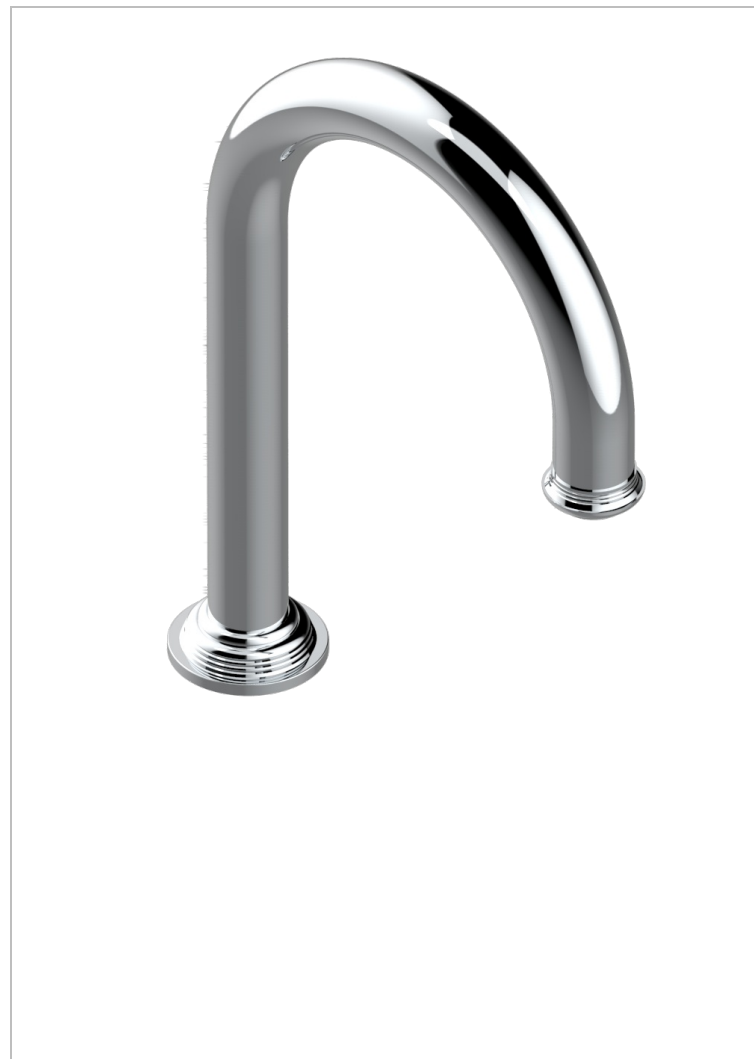

WEST COAST METAL WITH LEVER

U9B-29SGH

Rim mounted bath spout, high model

THG[®]
PARIS

CHARACTERISTIC

- West Coast Metal with lever
- Rim mounted bath spout, high model

AVAILABLE FINITIONS

Antique nickel - H28
Black ceram - D30
Blush PVD - H62
Brass color PVD - H49
Brown bronze color PVD - F33
Gold color PVD - H52

Graphite PVD - H64
Lacquered light bronze - D01
Matt Umber PVD - H67
Matt blush PVD - H60
Matt brass color PVD - H50
Matt brown bronze color PVD - F34

Matt chrome - C02
Matt gold - F07
Matt gold color PVD - H53
Matt graphite PVD - H65
Matt nickel (color finish) - C01
Matt nickel color PVD - H56

Natural smoked Brass - A13
Nickel color PVD - H55
Polished chrome (color finish) - A02
Polished chrome with gold inlay - GA1
Polished gold (color finish) - F01
Polished nickel - B01

Soft gold - F30
Soft matt gold - F31
Umber PVD - H66
Varnished matt antique red copper (color finish) - H07