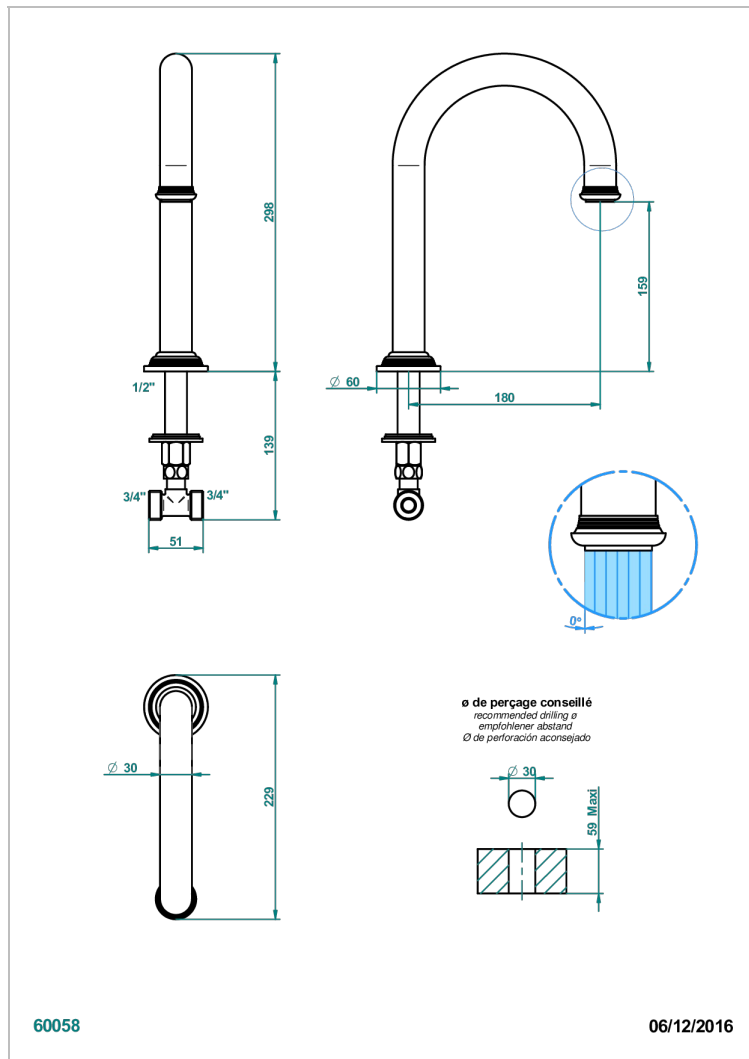

WEST COAST METAL WITH LEVER

U9B-29SGH

Rim mounted bath spout, high model

CHARACTERISTIC

- West Coast Metal with lever
- Rim mounted bath spout, high model

AVAILABLE FINITIONS

Antique nickel - H28
Black ceram - D30
Blush PVD - H62
Brass color PVD - H49
Brown bronze color PVD - F33
Gold color PVD - H52