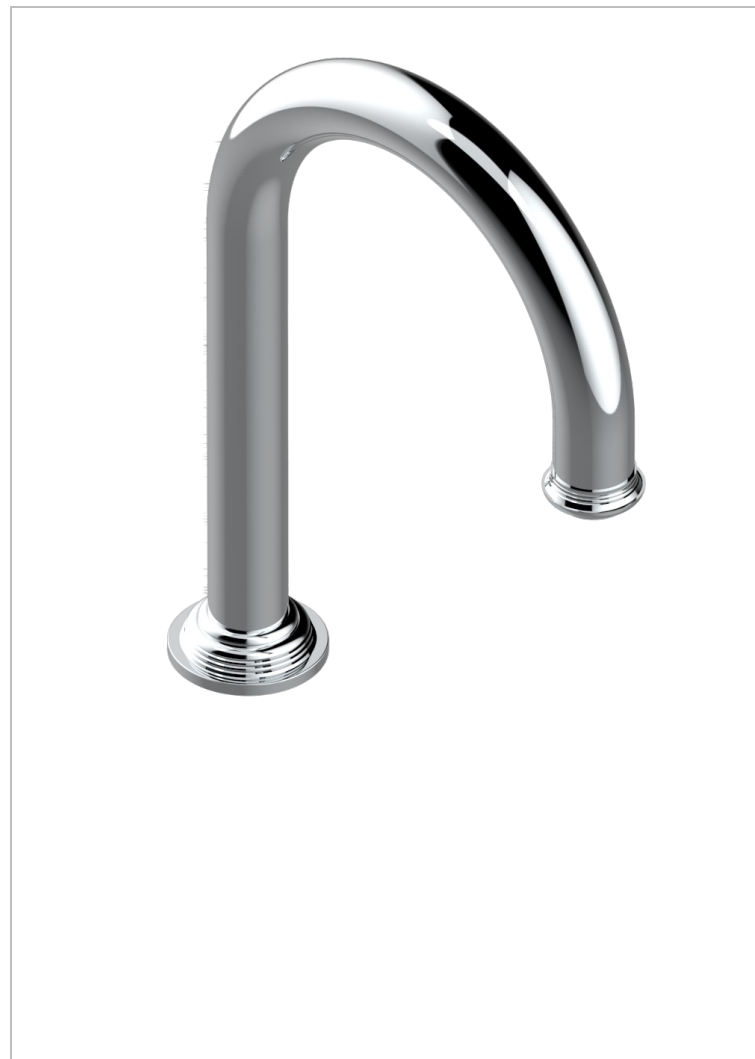

WEST COAST METAL WITH LEVER

U9B-29SGH

Rim mounted bath spout, high model

CHARACTERISTIC

- West Coast Metal with lever
- Rim mounted bath spout, high model

AVAILABLE FINITIONS

Antique nickel - H28
Black ceram - D30
Blush PVD - H62
Brass color PVD - H49
Brown bronze color PVD - F33
Gold color PVD - H52

Graphite PVD - H64
Lacquered light bronze - D01
Matt Umber PVD - H67
Matt blush PVD - H60
Matt brass color PVD - H50
Matt brown bronze color PVD - F34

Matt chrome - C02
Matt gold - F07
Matt gold color PVD - H53
Matt graphite PVD - H65
Matt nickel (color finish) - C01
Matt nickel color PVD - H56

Natural smoked Brass - A13
Nickel color PVD - H55
Polished chrome (color finish) - A02
Polished chrome with gold inlay - GA1
Polished gold (color finish) - F01
Polished nickel - B01

Soft gold - F30
Soft matt gold - F31
Umber PVD - H66
Varnished matt antique red copper (color finish) - H07