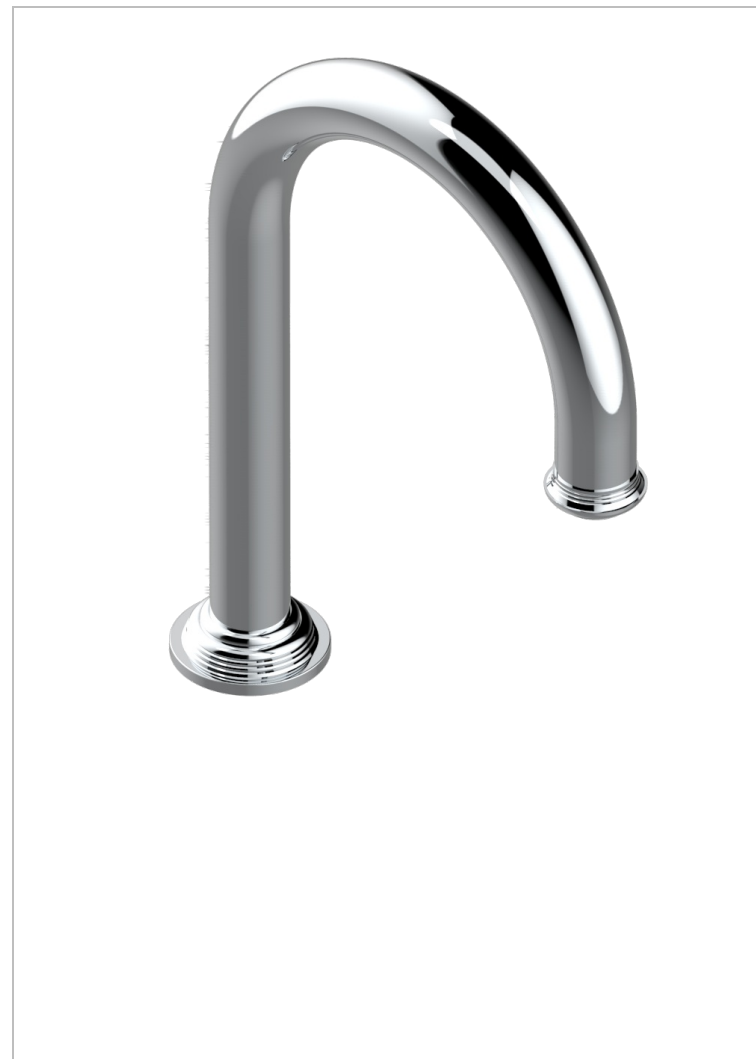

# WEST COAST METAL WITH LEVER

U9B-29SGH

Rim mounted bath spout, high model

60058

06/12/2016

## CHARACTERISTIC

- West Coast Metal with lever
- Rim mounted bath spout, high model

## AVAILABLE FINITIONS

Antique nickel - H28  
Black ceram - D30  
Blush PVD - H62  
Brass color PVD - H49  
Brown bronze color PVD - F33  
Gold color PVD - H52

Graphite PVD - H64  
Lacquered light bronze - D01  
Matt Umber PVD - H67  
Matt blush PVD - H60  
Matt brass color PVD - H50  
Matt brown bronze color PVD - F34