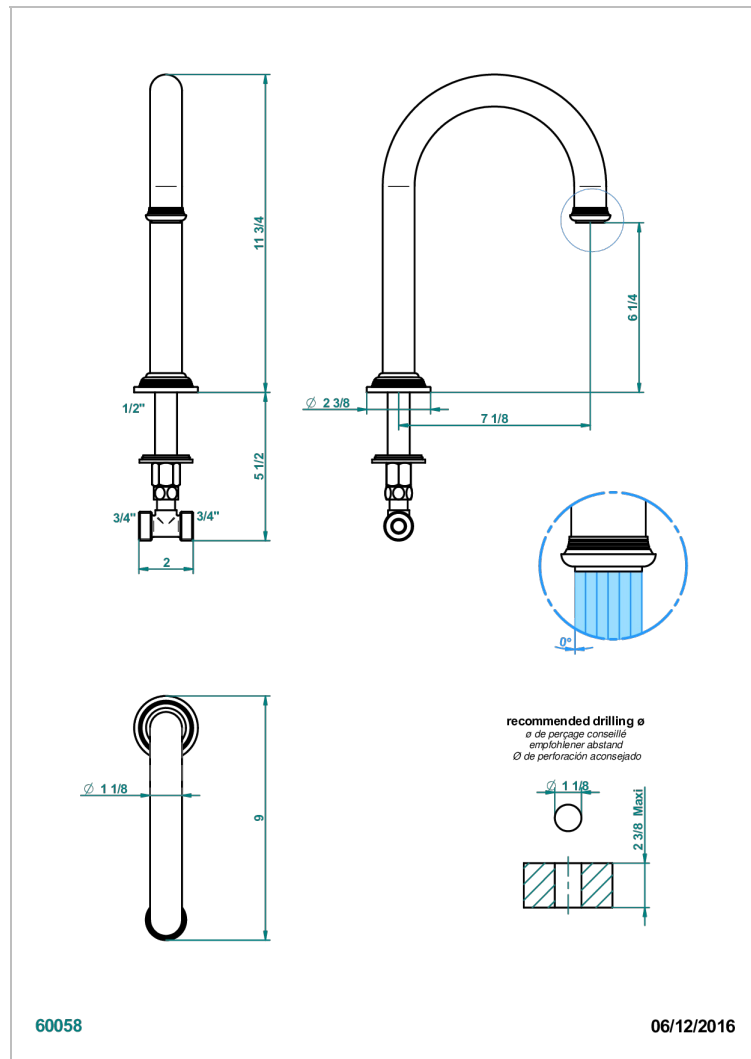

# WEST COAST METAL WITH LEVER

U9B-29SGH

Rim mounted bath spout, high model

60058

06/12/2016

## CHARACTERISTIC

- West Coast Metal with lever
- Rim mounted bath spout, high model