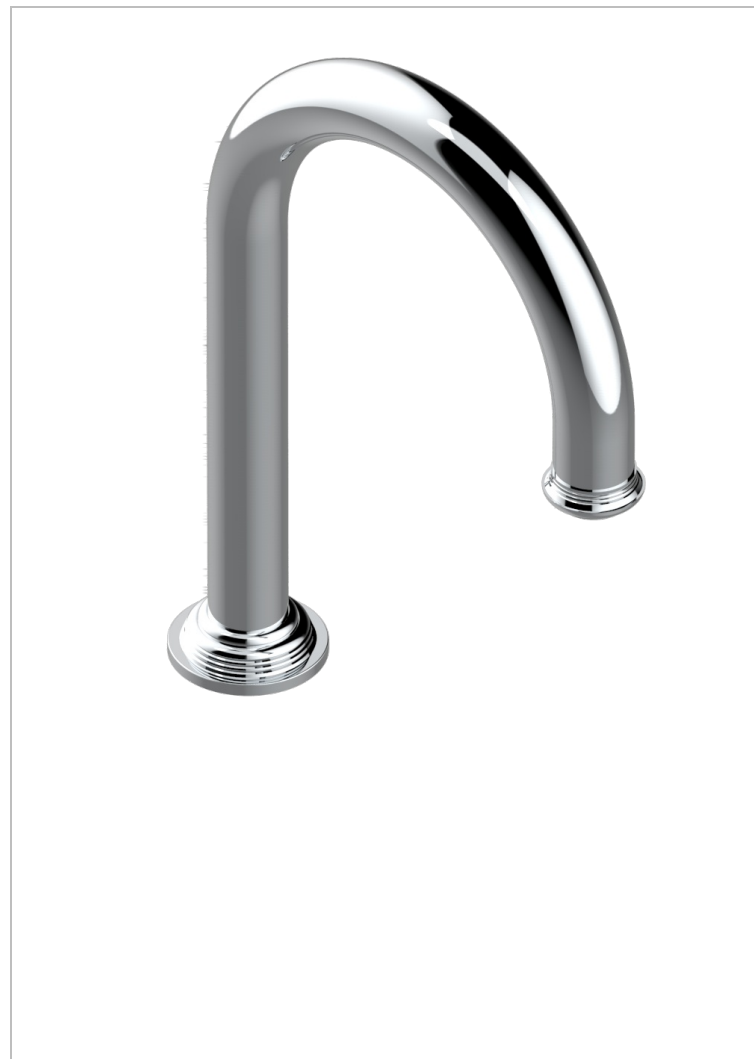

WEST COAST METAL WITH LEVER

U9B-29SGH

Wanneneinlauf DN 20 zur Standmontage - Super Goliath - Hoch

THG[®]
PARIS

EIGENSCHAFTEN

- West Coast Metal with lever
- Wanneneinlauf DN 20 zur Standmontage - Super Goliath - Hoch

VERFÜGBARE OBERFLÄCHEN

Altnickel - H28
Blassgold - F30
Blassgold matt unlackiert - F31
Bronze hell - D01
Chrom - A02
Chrom matt - C02

Gold - F01
Gold matt - F07
Kupfer altrot matt lackiert - H07
Mattschwarz keramik - D30
Natural smoked Brass - A13
Nickel matt - C01

Polished chrome with gold inlay - GA1
Pvd blush - H62
Pvd blush matt - H60
Pvd bronze braun - F33
Pvd bronze braun matt - F34
Pvd gold - H52

Pvd gold matt - H53
Pvd graphite - H64
Pvd graphite matt - H65
Pvd messing - H49
Pvd messing matt - H50
Pvd nickel - H55