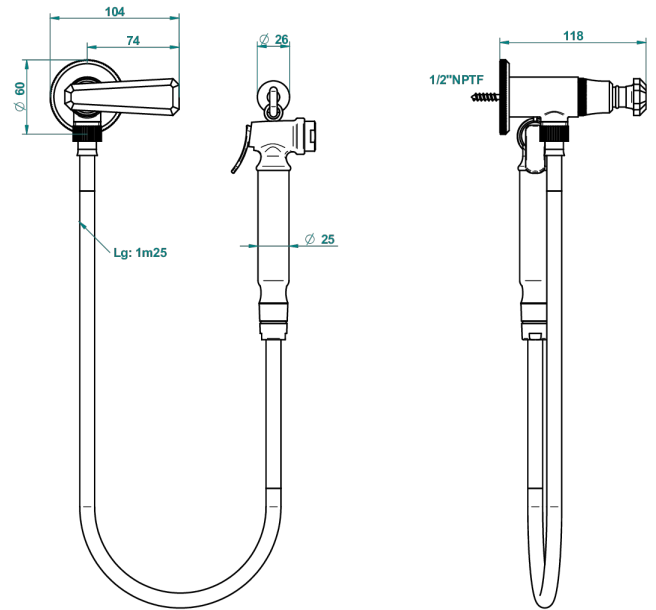

TRADITION WITH LEVER HANDLES

A58-5840/8US

Handheld spray bidet with hose, elbow and hook

THG[®]
PARIS

60043

28/07/2016

CHARACTERISTIC

- Tradition with lever handles
- Handheld spray bidet with hose, elbow and hook

AVAILABLE FINITIONS

Chrome polished - A02
Chrome polished / gold polished - G02
Gold polished - F01
Nickel polished - B01