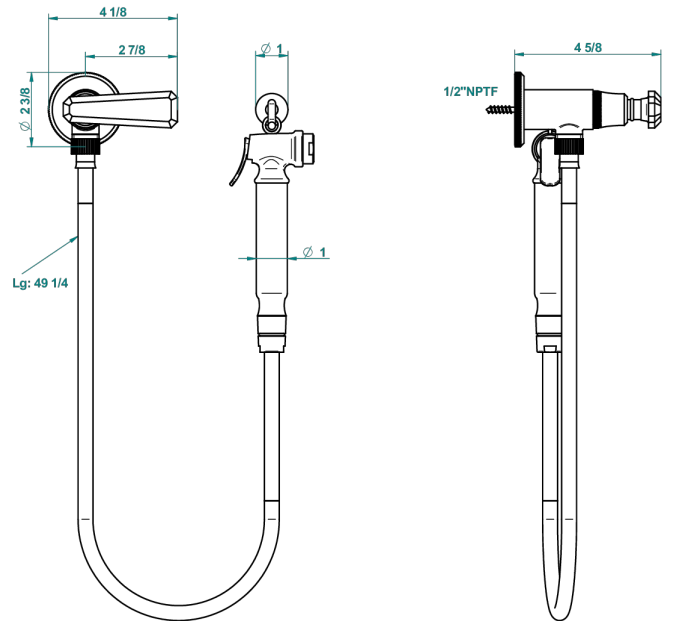

TRADITION WITH LEVER HANDLES

A58-5840/8US

Handheld spray bidet with hose, elbow and hook

60043

28/07/2016

CHARACTERISTIC

- Tradition with lever handles
- Handheld spray bidet with hose, elbow and hook

AVAILABLE FINITIONS

- Chrome polished - A02
- Chrome polished / gold polished - G02
- Gold polished - F01
- Nickel polished - B01