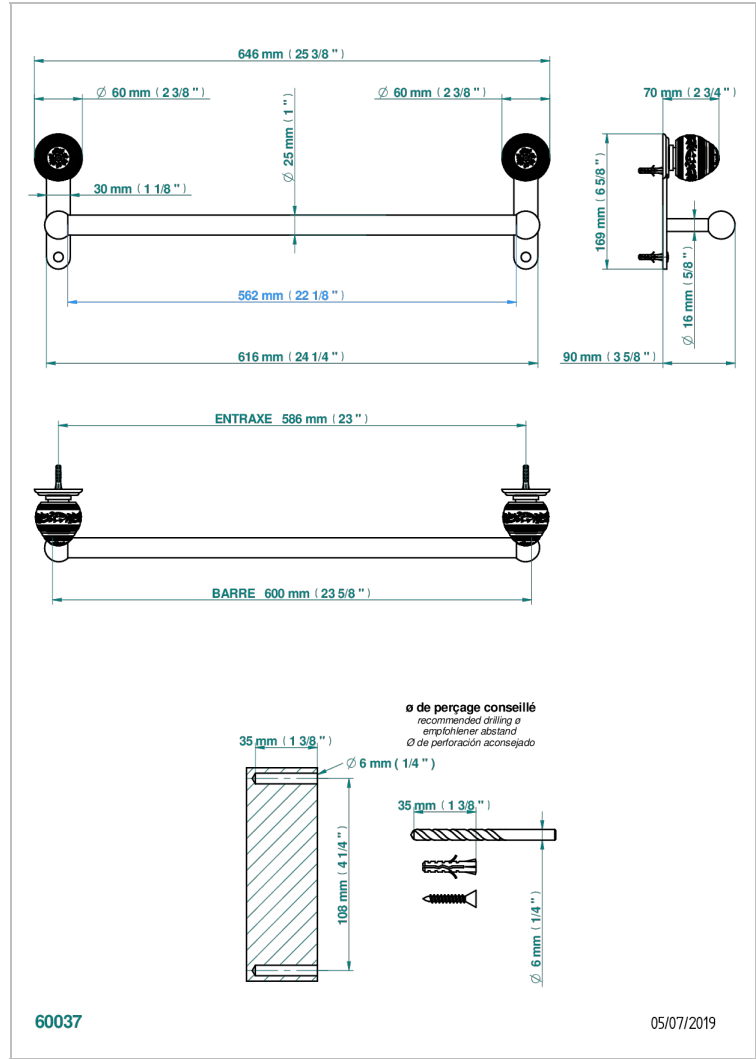

# MARQUISE GOLD DECOR

A7F-526/60

Bath towel holder, length: 600 mm

## CHARACTERISTIC

- Marquise Gold decor
- Bath towel holder, length: 600 mm