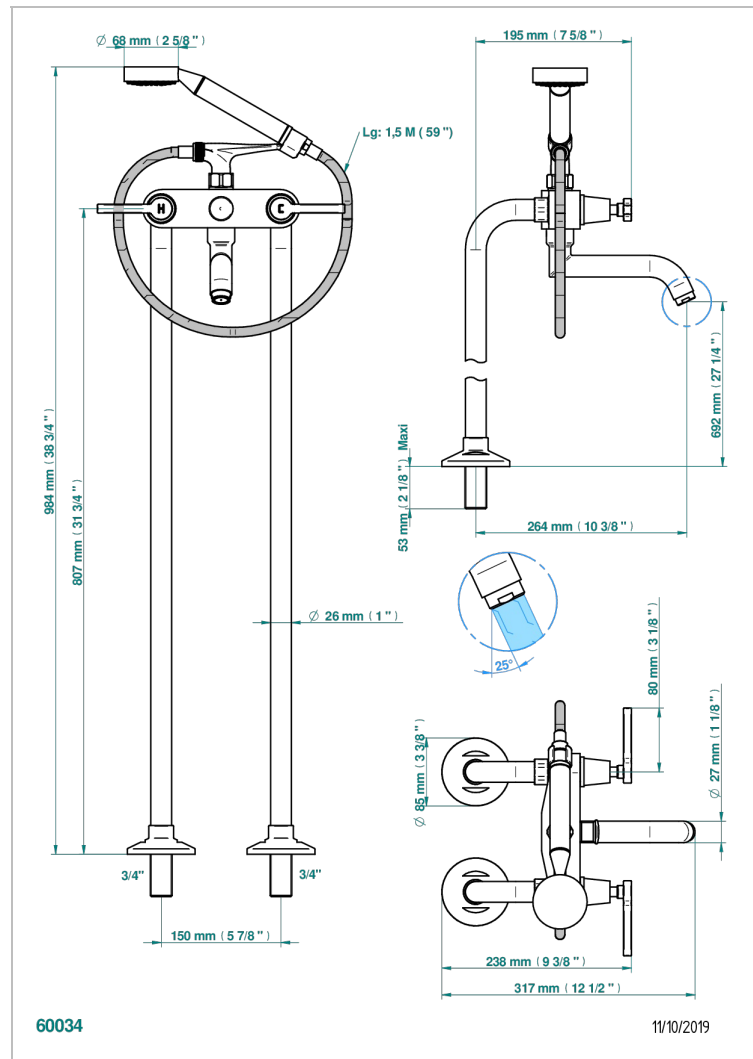

SPIRIT WITH LEVER HANDLES

G58-13CS

Bath shower tub filler with floor risers

CHARACTERISTIC

- ACS : 21ACCLY034

STANDARDS

AVAILABLE FINITIONS

Black ceram - D30