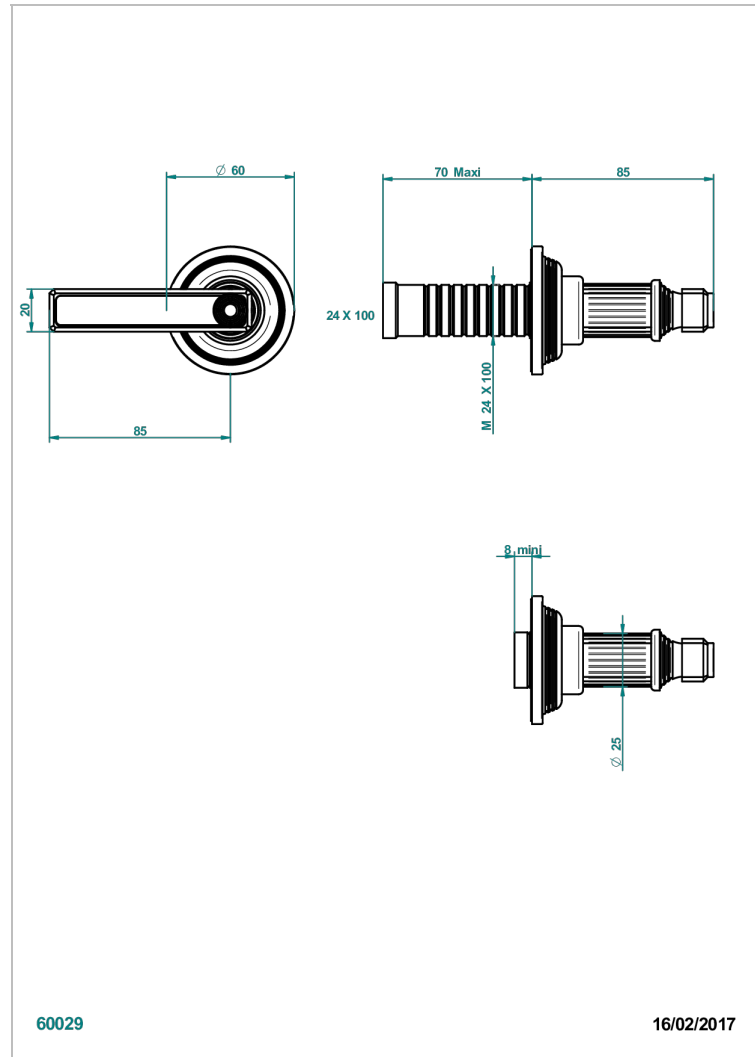

GRAND CENTRAL METAL WITH LEVER HANDLES

U9L-30B

Wall volume control 30 & 32 trim

THG[®]
PARIS

CHARACTERISTIC

- Grand central Metal with lever handles
- Wall volume control 30 & 32 trim

RELATED SKU'S

- Ref. G00-32CUSA 3/4" Volume control wall valve with ceramic cartridge
- Ref. G00-32HUSA 3/4" Volume control wall valve with ceramic cartridge counterclockwise
- Ref. G00-30CUSA 1/2" volume control wall valve with ceramic cartridge
- Ref. G00-30HUSA 1/2" Volume control wall valve with ceramic cartridge counterclockwise