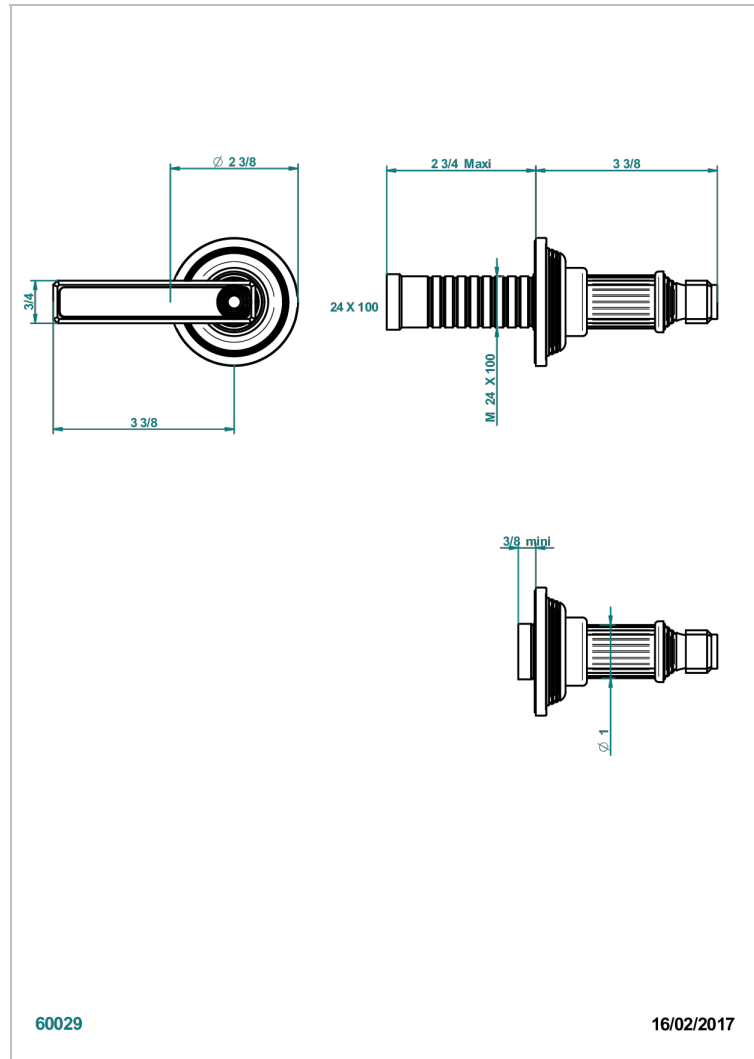

GRAND CENTRAL METAL WITH LEVER HANDLES

U9L-30B

Wall volume control 30 & 32 trim

THG[®]
PARIS

CHARACTERISTIC

- Grand central Metal with lever handles
- Wall volume control 30 & 32 trim

RELATED SKU'S

- Ref. G00-32CUSA 3/4" Volume control wall valve with ceramic cartridge
- Ref. G00-32HUSA 3/4" Volume control wall valve with ceramic cartridge counterclockwise
- Ref. G00-30CUSA 1/2" volume control wall valve with ceramic cartridge
- Ref. G00-30HUSA 1/2" Volume control wall valve with ceramic cartridge counterclockwise