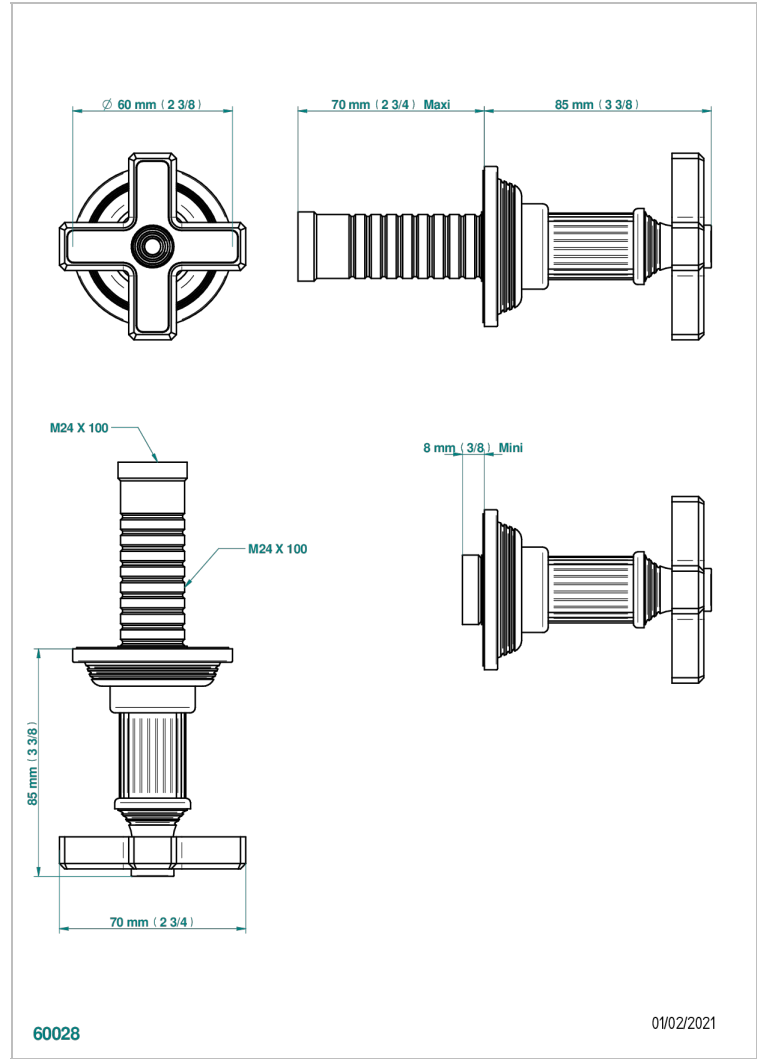

GRAND CENTRAL METAL

U9K-30B

Wall volume control 30 & 32 trim

THG[®]
PARIS

CHARACTERISTIC

- Grand central Metal
- Wall volume control 30 & 32 trim

RELATED SKU'S

- Ref. G00-32CUSA 3/4" Volume control wall valve with ceramic cartridge
- Ref. G00-32HUSA 3/4" Volume control wall valve with ceramic cartridge counterclockwise
- Ref. G00-30CUSA 1/2" volume control wall valve with ceramic cartridge
- Ref. G00-30HUSA 1/2" Volume control wall valve with ceramic cartridge counterclockwise