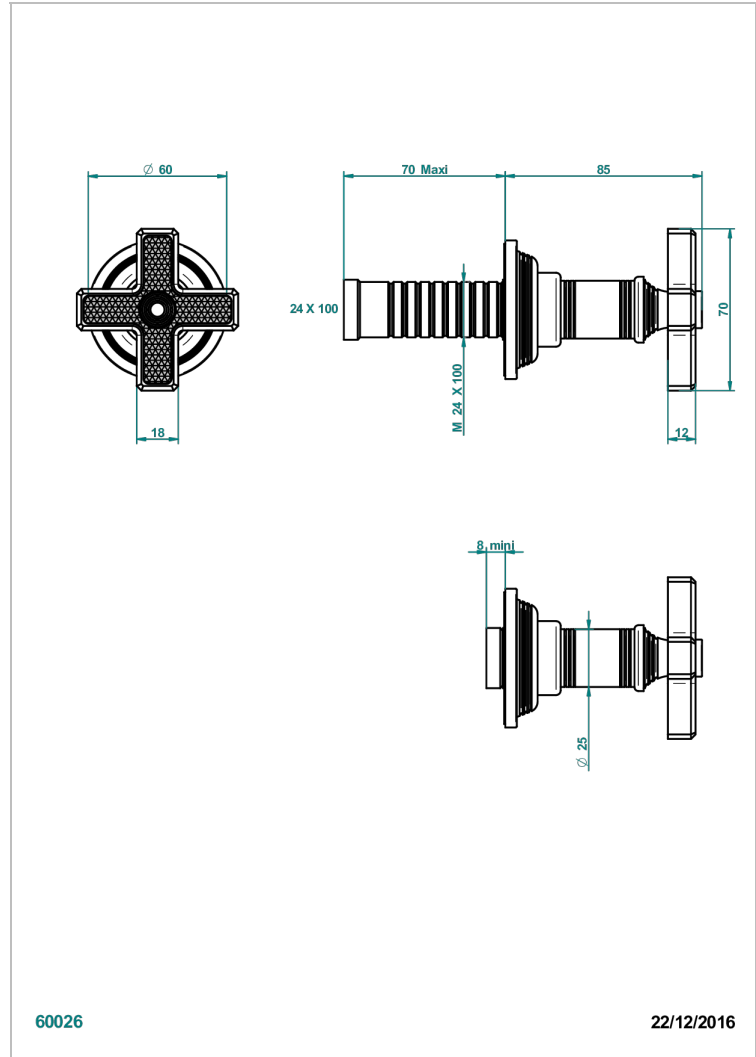

WEST COAST WITH GUILLOCHE DECOR

U9C-30B

Wall volume control 30 & 32 trim

THG[®]
PARIS

CHARACTERISTIC

- West coast with Guilloché decor
- Wall volume control 30 & 32 trim

RELATED SKU'S

- Ref. G00-32CUSA 3/4" Volume control wall valve with ceramic cartridge
- Ref. G00-32HUSA 3/4" Volume control wall valve with ceramic cartridge counterclockwise
- Ref. G00-30CUSA 1/2" volume control wall valve with ceramic cartridge
- Ref. G00-30HUSA 1/2" Volume control wall valve with ceramic cartridge counterclockwise