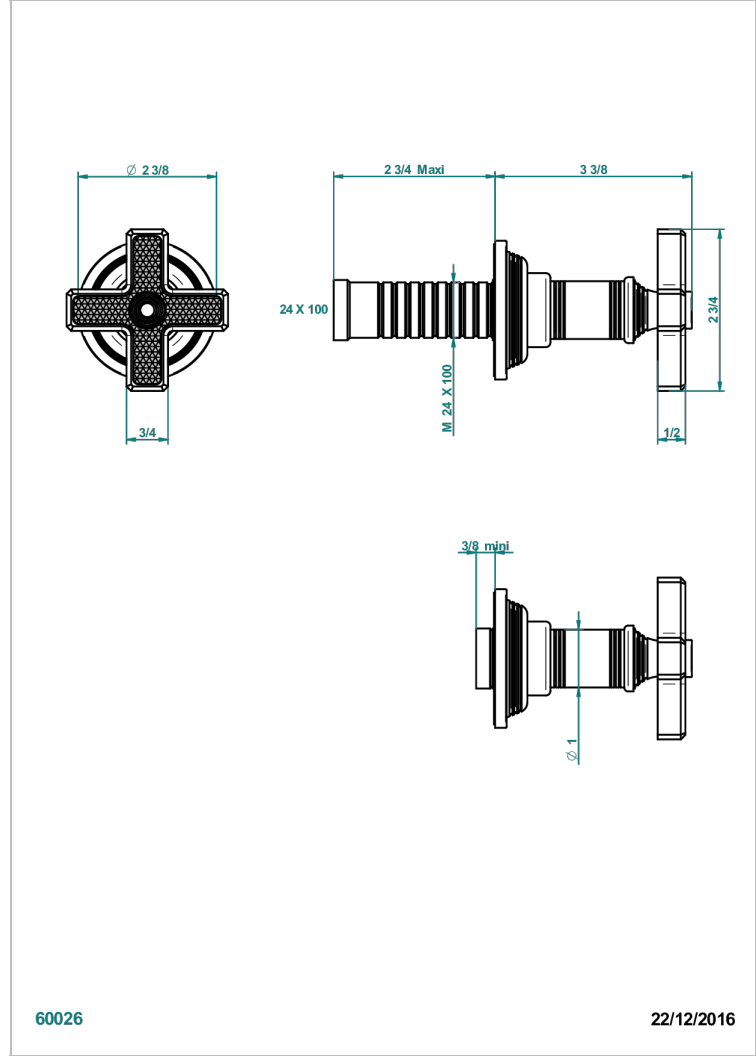

WEST COAST WITH GUILLOCHE DECOR

U9C-30B

Wall volume control 30 & 32 trim

THG[®]
PARIS

60026

22/12/2016

CHARACTERISTIC

- West coast with Guilloché decor
- Wall volume control 30 & 32 trim

RELATED SKU'S

- Ref. G00-32CUSA 3/4" Volume control wall valve with ceramic cartridge
- Ref. G00-32HUSA 3/4" Volume control wall valve with ceramic cartridge counterclockwise
- Ref. G00-30CUSA 1/2" volume control wall valve with ceramic cartridge
- Ref. G00-30HUSA 1/2" Volume control wall valve with ceramic cartridge counterclockwise