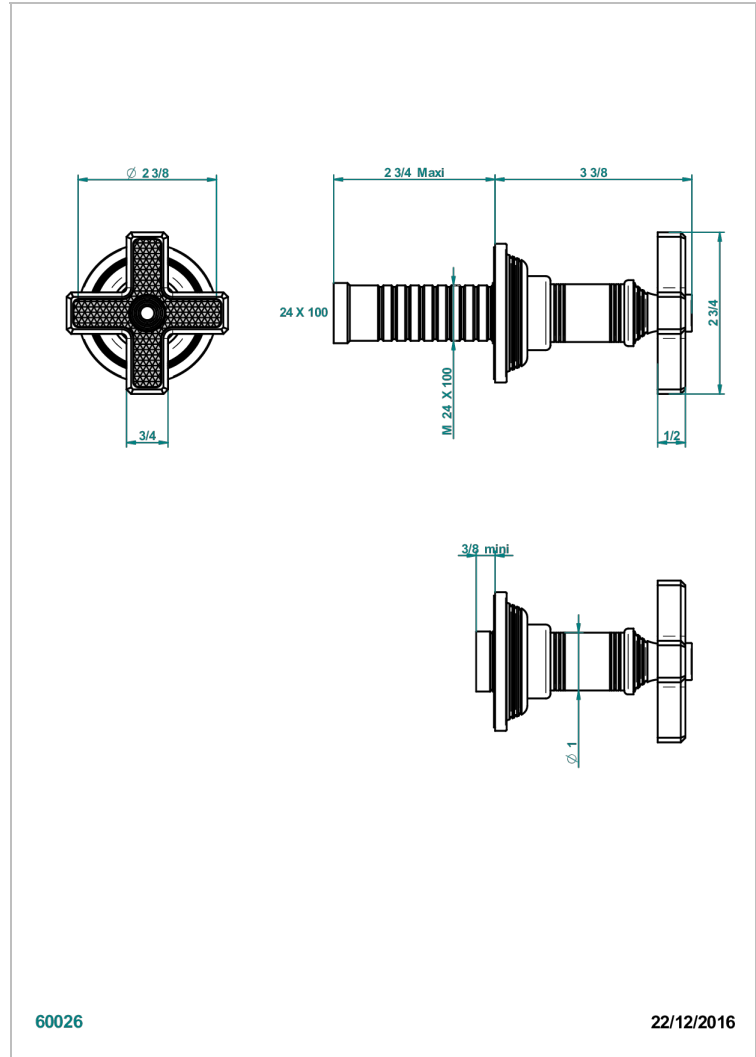

# WEST COAST WITH GUILLOCHE DECOR

U9C-30B

THG<sup>®</sup>  
PARIS

Trim only for wall valve 1/2" ref.30/CA & 30/HA and 3/4" ref.32/CA & 32/HA and diverter ref.50/4VMA

60026

22/12/2016

## CHARACTERISTIC

- West coast with Guilloché decor
- Trim only for wall valve 1/2" ref.30/CA & 30/HA and 3/4" ref.32/CA & 32/HA and diverter ref.50/4VMA

## RELATED SKU'S

- Ref. G00-30/CA Wall mounted 1/2" valve body with ceramic head, 1/4 turn left - no trim
- Ref. G00-30/HA Wall mounted 1/2" valve body with ceramic head, 1/4 turn right
- Ref. G00-32/CA Wall mounted 3/4" valve with ceramic head, 1/4 turn left - no trim
- Ref. G00-32/HA Wall mounted 3/4" valve body with ceramic head, 1/4 turn right - no trim