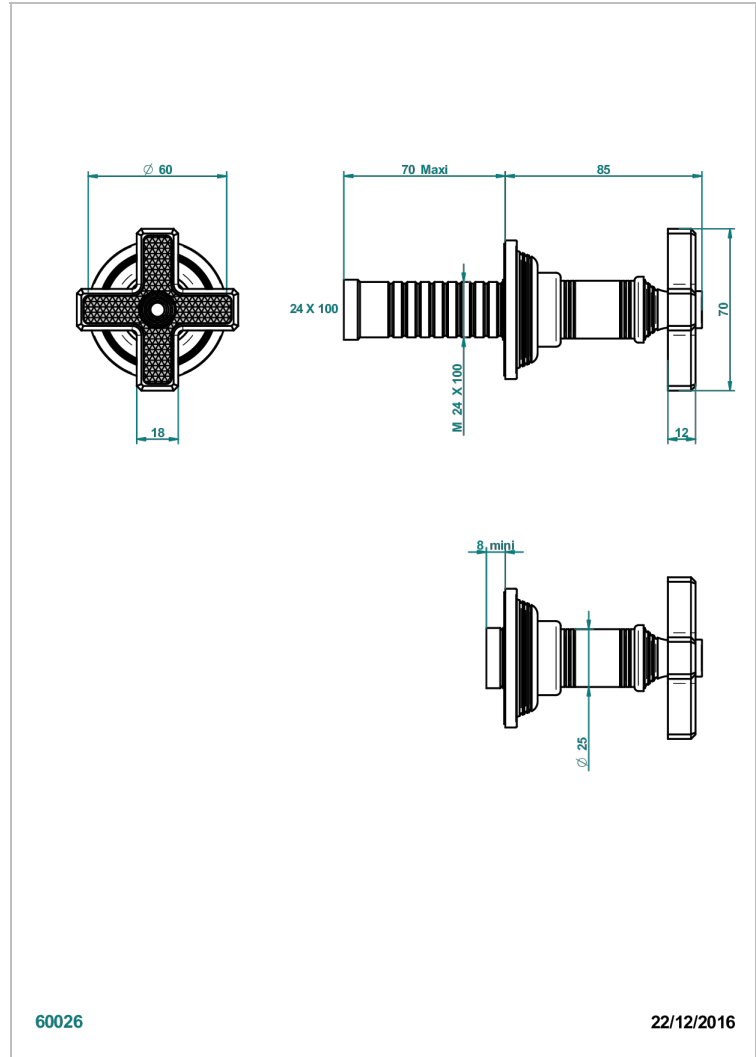

WEST COAST WITH GUILLOCHE DECOR

U9C-30B

Trim only for wall valve 1/2" ref.30/CA & 30/HA and 3/4" ref.32/CA & 32/HA and diverter ref.50/4VMA

60026

22/12/2016

CHARACTERISTIC

- West coast with Guilloché decor
- Trim only for wall valve 1/2" ref.30/CA & 30/HA and 3/4" ref.32/CA & 32/HA and diverter ref.50/4VMA

RELATED SKU'S

- Ref. G00-30/CA Wall mounted 1/2" valve body with ceramic head, 1/4 turn left - no trim
- Ref. G00-30/HA Wall mounted 1/2" valve body with ceramic head, 1/4 turn right
- Ref. G00-32/CA Wall mounted 3/4" valve with ceramic head, 1/4 turn left - no trim
- Ref. G00-32/HA Wall mounted 3/4" valve body with ceramic head, 1/4 turn right - no trim