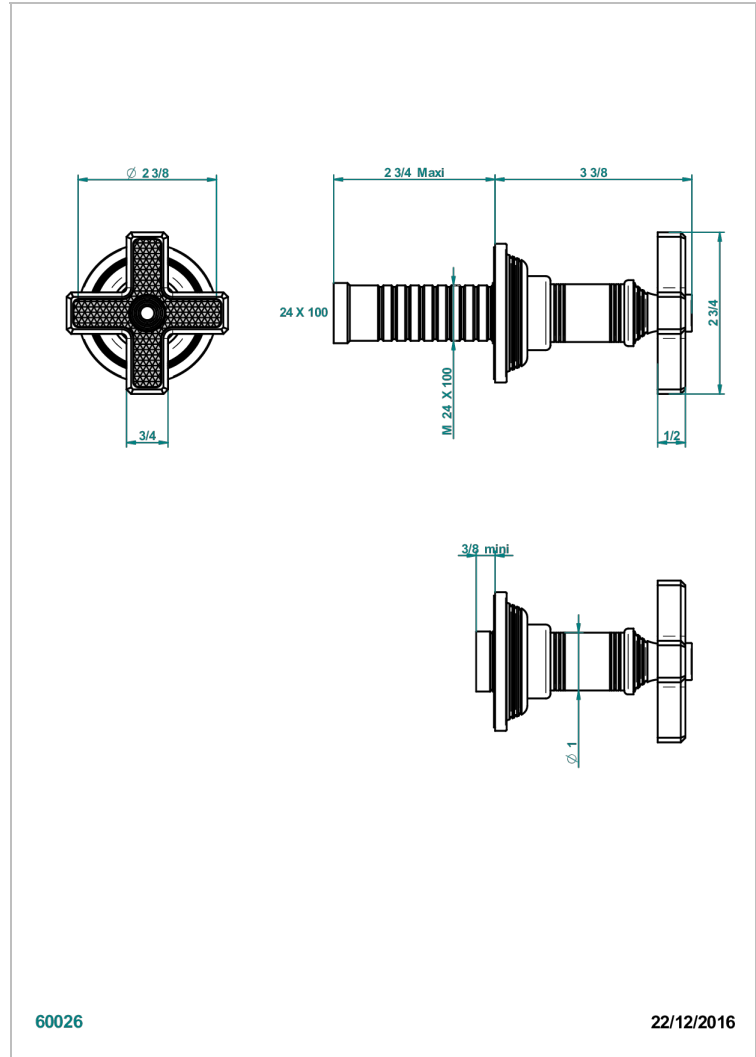

WEST COAST WITH GUILLOCHE DECOR

U9C-30B

THG[®]
PARIS

Trim only for wall valve 1/2" ref.30/CA & 30/HA and 3/4" ref.32/CA & 32/HA and diverter ref.50/4VMA

60026

22/12/2016

CHARACTERISTIC

- West coast with Guilloché decor
- Trim only for wall valve 1/2" ref.30/CA & 30/HA and 3/4" ref.32/CA & 32/HA and diverter ref.50/4VMA

RELATED SKU'S

- Ref. G00-30/CA Wall mounted 1/2" valve body with ceramic head, 1/4 turn left - no trim
- Ref. G00-30/HA Wall mounted 1/2" valve body with ceramic head, 1/4 turn right
- Ref. G00-32/CA Wall mounted 3/4" valve with ceramic head, 1/4 turn left - no trim
- Ref. G00-32/HA Wall mounted 3/4" valve body with ceramic head, 1/4 turn right - no trim