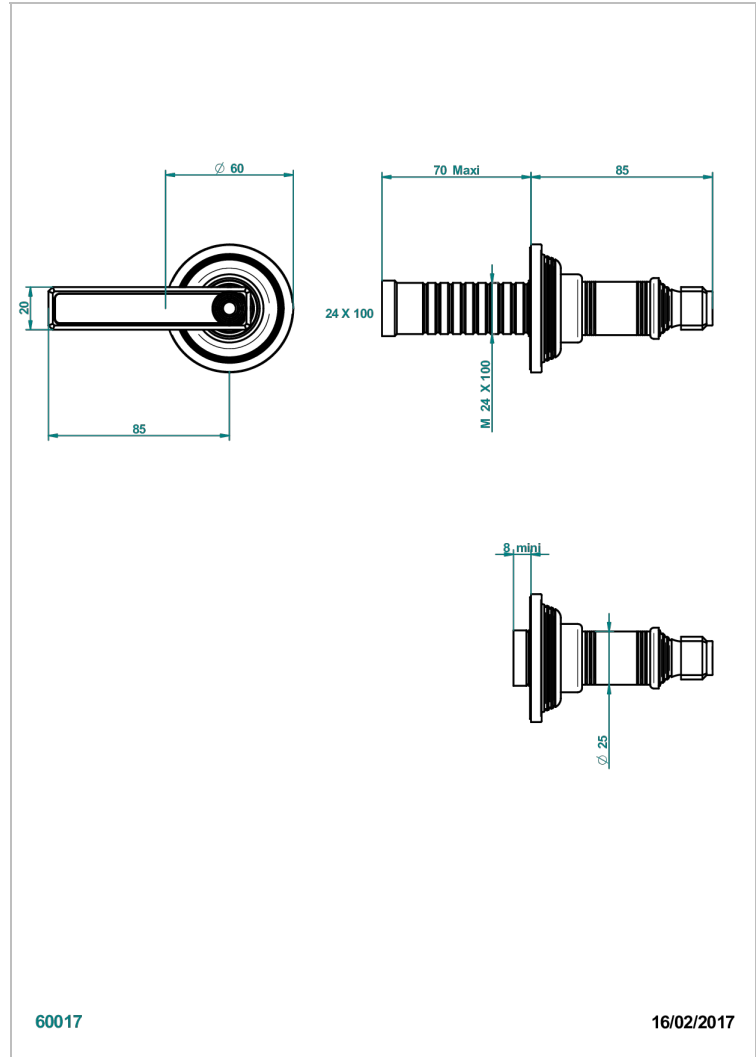

WEST COAST METAL WITH LEVER HANDLES

U9B-30B

Wall volume control 30 & 32 trim

THG[®]
PARIS

CHARACTERISTIC

- West Coast Metal with lever handles
- Wall volume control 30 & 32 trim

RELATED SKU'S

- Ref. G00-32CUSA 3/4" Volume control wall valve with ceramic cartridge
- Ref. G00-32HUSA 3/4" Volume control wall valve with ceramic cartridge counterclockwise
- Ref. G00-30CUSA 1/2" volume control wall valve with ceramic cartridge
- Ref. G00-30HUSA 1/2" Volume control wall valve with ceramic cartridge counterclockwise