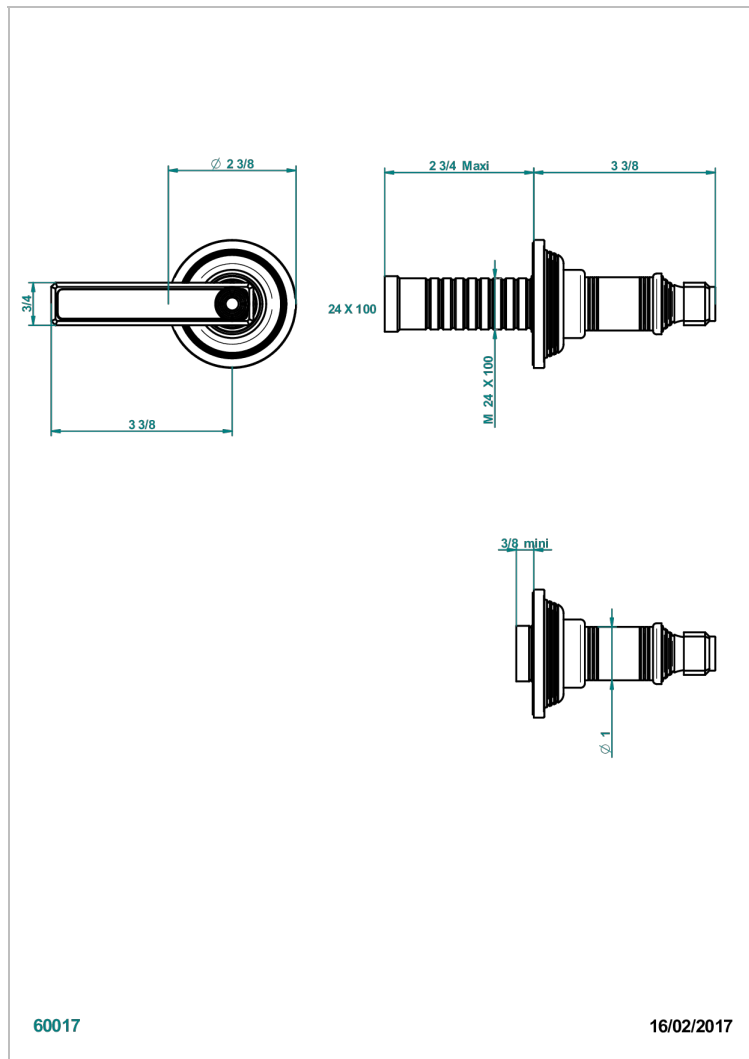

WEST COAST METAL WITH LEVER HANDLES

U9B-30B

Wall volume control 30 & 32 trim

THG[®]
PARIS

60017

16/02/2017

CHARACTERISTIC

- West Coast Metal with lever handles
- Wall volume control 30 & 32 trim

RELATED SKU'S

- Ref. G00-32CUSA 3/4" Volume control wall valve with ceramic cartridge
- Ref. G00-32HUSA 3/4" Volume control wall valve with ceramic cartridge counterclockwise
- Ref. G00-30CUSA 1/2" volume control wall valve with ceramic cartridge
- Ref. G00-30HUSA 1/2" Volume control wall valve with ceramic cartridge counterclockwise