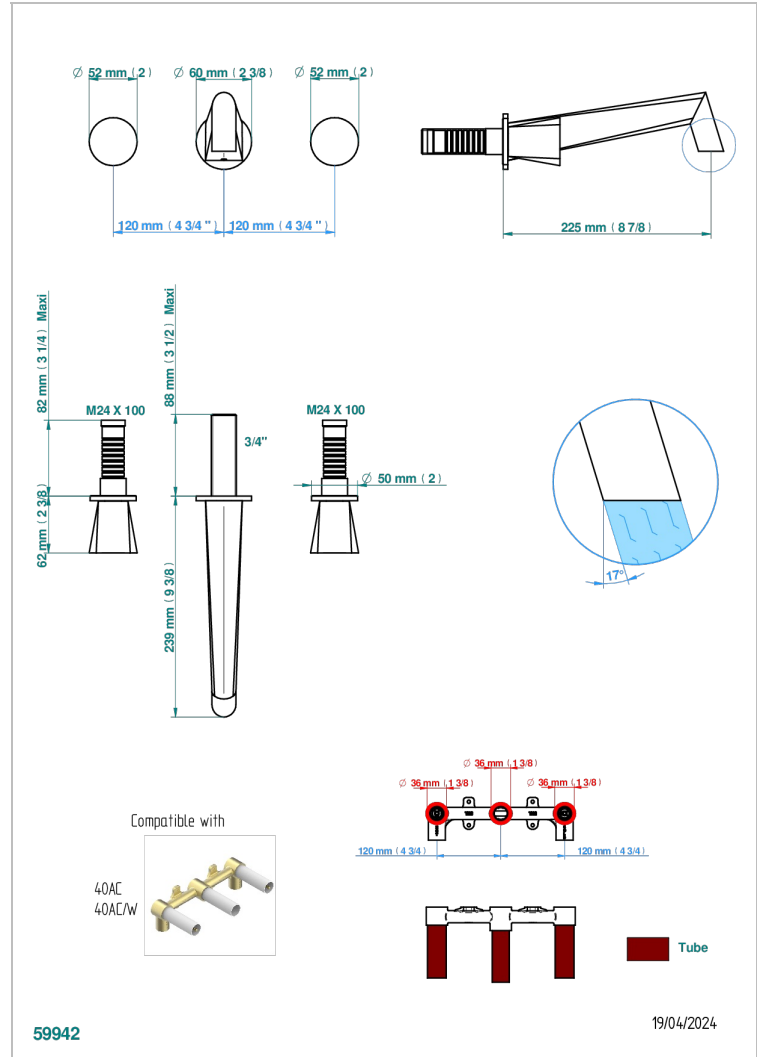

METAMORPHOSE

G6A-40SGBUS

Trim for wall mounted 3-hole lavatory set only

CHARACTERISTIC

- Métamorphose
- Trim for wall mounted 3-hole lavatory set only

RELATED SKU'S

- Ref. G00-40AM/US Rough parts for wall set (one counter clockwise and one clockwise cartridges)