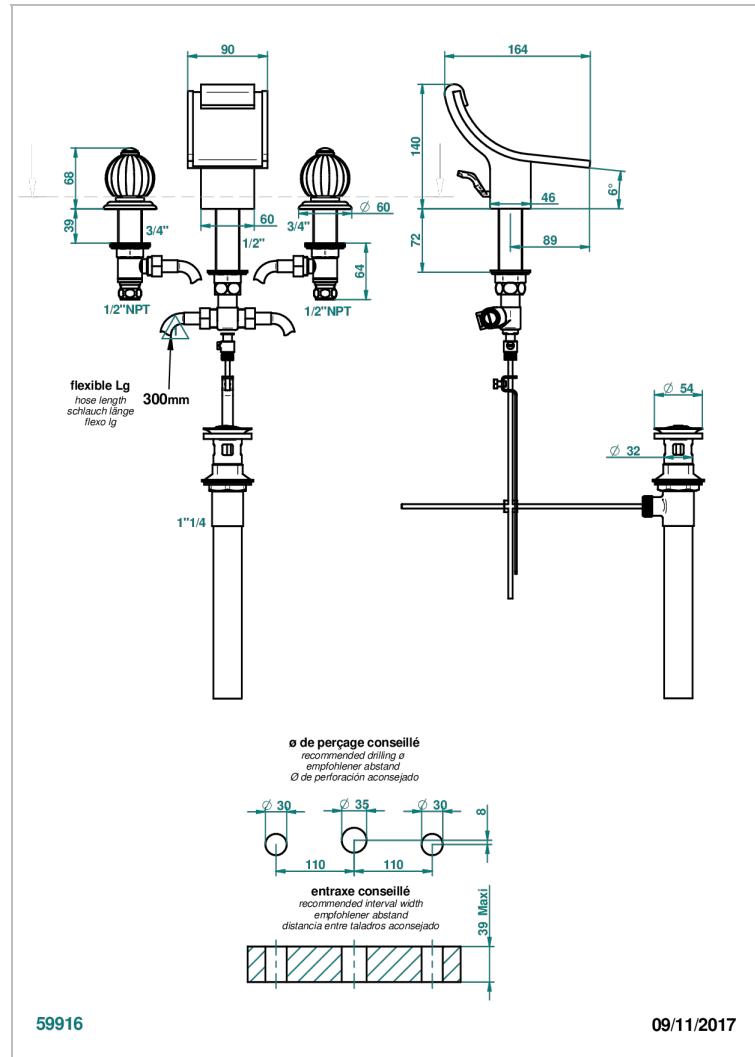

# ELLIPSE

A44-151/US

Widespread lavatory set with drain

59916

09/11/2017

## CHARACTERISTIC

- Ellipse
- Widespread lavatory set with drain