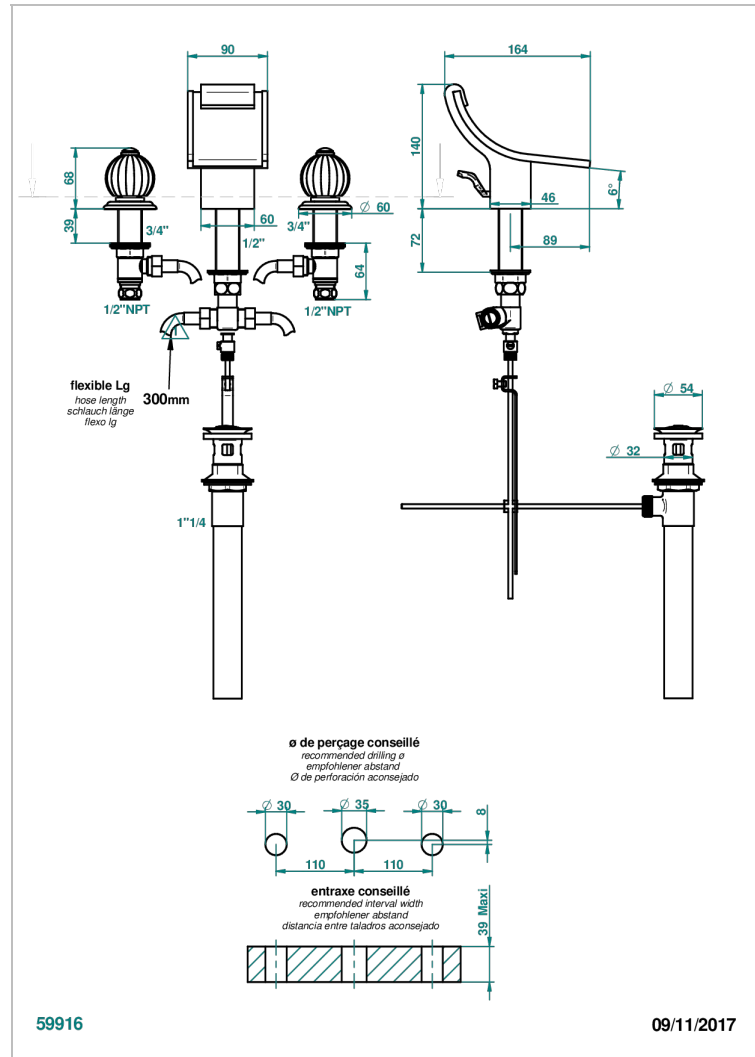

# ELLIPSE

A44-151/US

Widespread lavatory set with drain

## CHARACTERISTIC

- Ellipse
- Widespread lavatory set with drain

## AVAILABLE FINITIONS

Black ceram - D30  
 Chrome polished - A02  
 Chrome polished / gold polished - G02  
 Copper antique matt, coated - H07  
 Gold mat - F07  
 Gold polished - F01

Matt chrome (American satin) - C02  
 Matt nickel (American satin) - C01  
 Nickel antique / Sovereign - H28  
 Nickel polished - B01  
 Soft gold - F30  
 Soft matt gold - F31