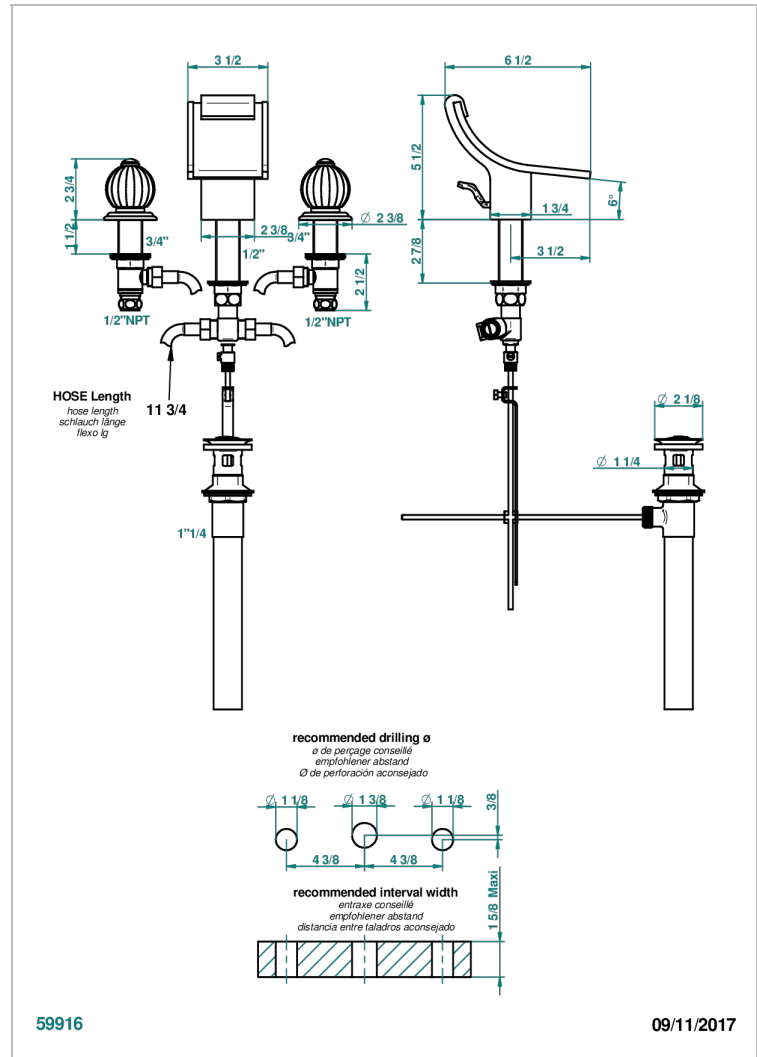

ELLIPSE

A44-151/US

Widespread lavatory set with drain

CHARACTERISTIC

- Ellipse
- Widespread lavatory set with drain

AVAILABLE FINITIONS

Black ceram - D30
Chrome polished - A02
Chrome polished / gold polished - G02
Copper antique matt, coated - H07
Gold mat - F07
Gold polished - F01

Matt chrome (American satin) - C02
Matt nickel (American satin) - C01
Nickel antique / Sovereign - H28
Nickel polished - B01
Soft gold - F30
Soft matt gold - F31