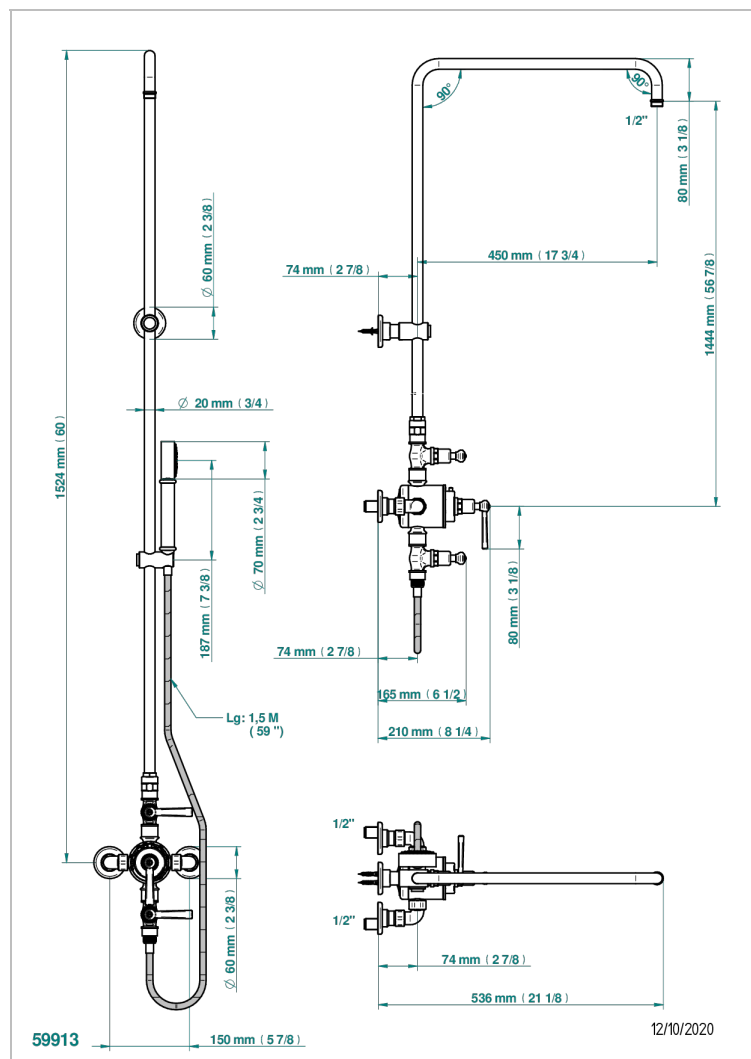

# SAINT-GERMAIN WITH LEVER

G7D-64TRCD

Wall mounted thermostatic shower mixer / shut off valves / exposed shower column / telephone shower, hose and Wall mounted cradle - 150 mm centres. (without shower head)

## CHARACTERISTIC

- Saint-germain with lever
- Wall mounted thermostatic shower mixer / shut off valves / exposed shower column / telephone shower, hose and Wall mounted cradle - 150 mm centres. (without shower head)