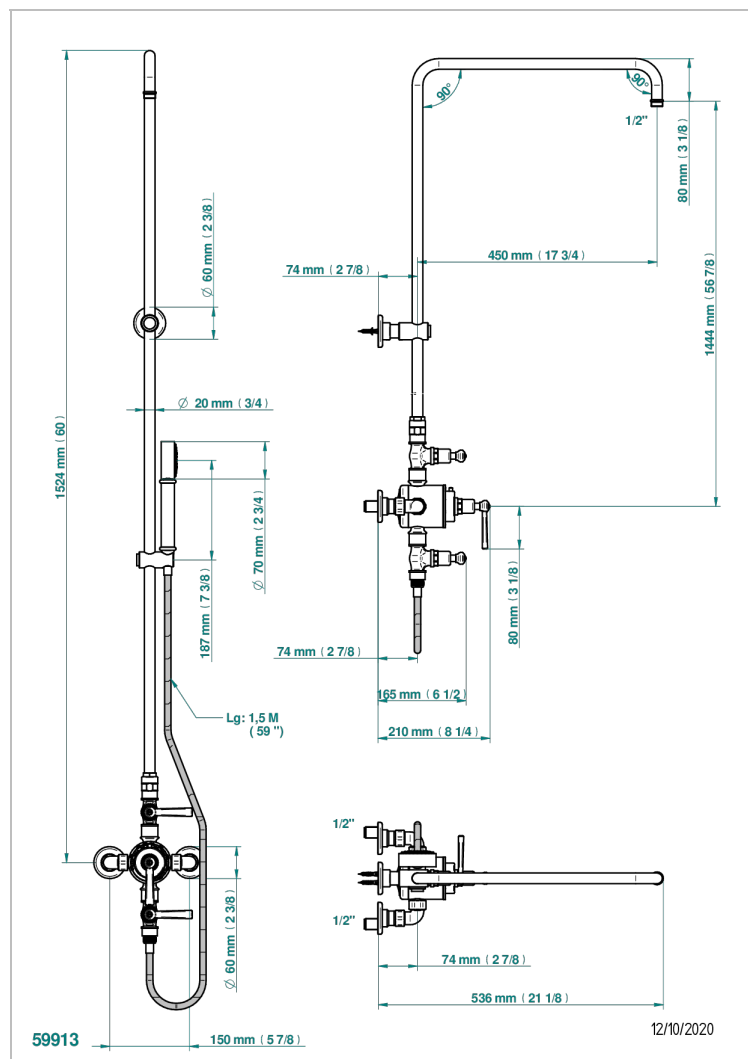

SAINT-GERMAIN WITH LEVER

G7D-64TRCD

Wall mounted thermostatic shower mixer / shut off valves / exposed shower column / telephone shower, hose and Wall mounted cradle - 150 mm centres. (without shower head)

CHARACTERISTIC

- Saint-germain with lever
- Wall mounted thermostatic shower mixer / shut off valves / exposed shower column / telephone shower, hose and Wall mounted cradle - 150 mm centres. (without shower head)