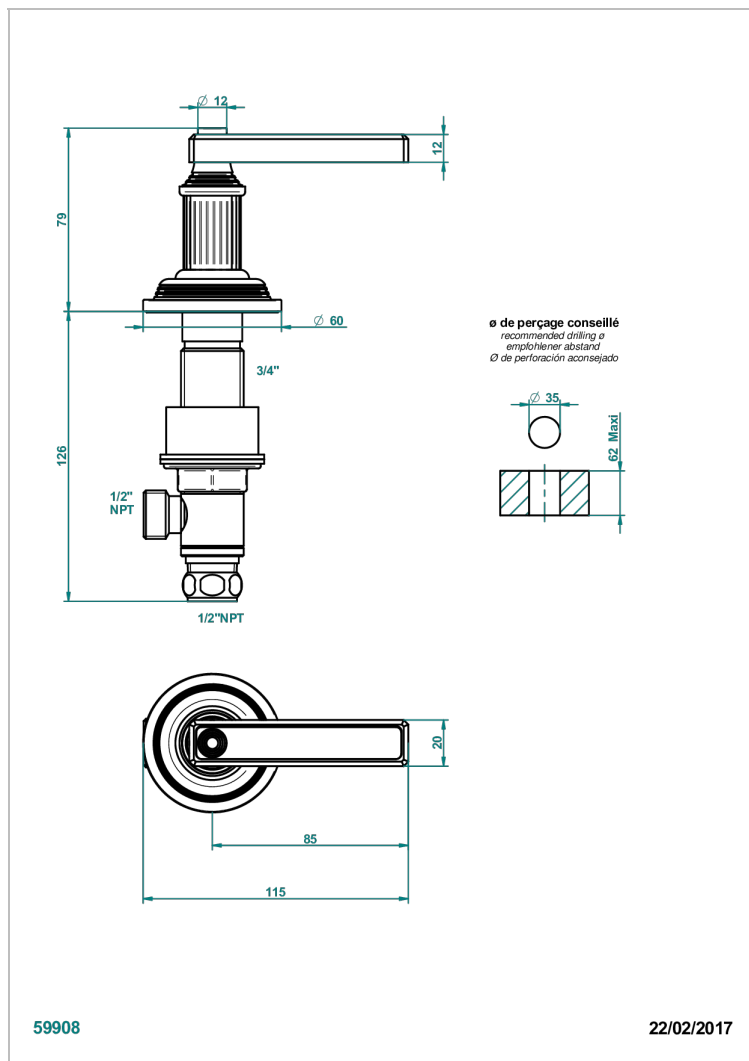

GRAND CENTRAL METAL WITH LEVER HANDLES

U9L-35/CUS

1/2" deck valve with trim for lavatory - Cold

CHARACTERISTIC

- Grand central Metal with lever handles
- 1/2" deck valve with trim for lavatory - Cold

AVAILABLE FINITIONS