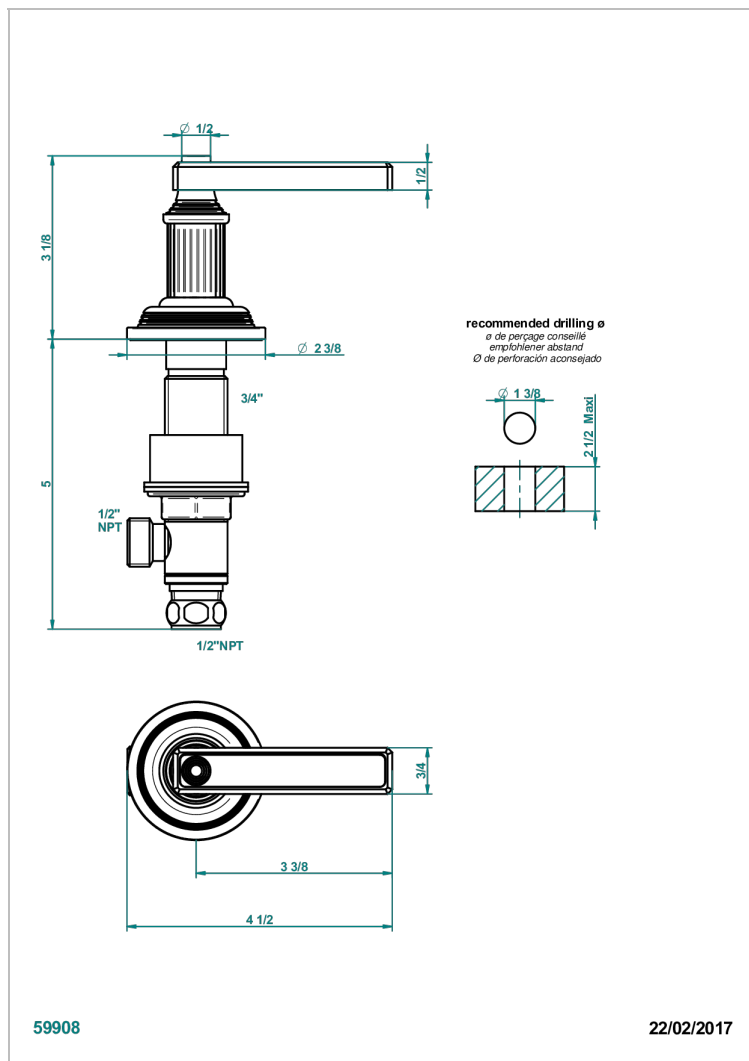

# GRAND CENTRAL METAL WITH LEVER HANDLES

U9L-35/CUS

1/2" deck valve with trim for lavatory - Cold

## CHARACTERISTIC

- Grand central Metal with lever handles
- 1/2" deck valve with trim for lavatory - Cold