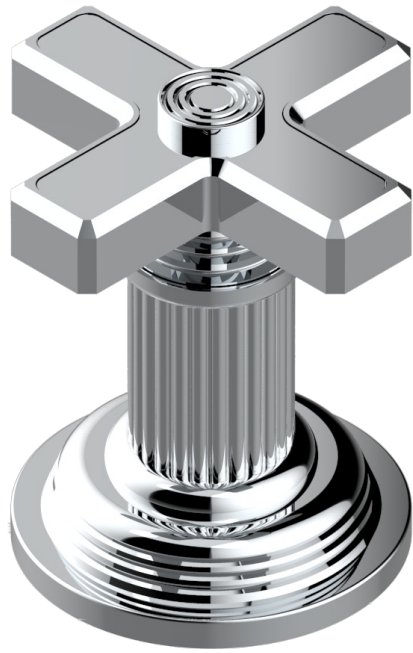

GRAND CENTRAL METAL

U9K-36

Rim mounted 3/4" valve

59902

20/01/2017

CHARACTERISTIC

- Grand central Metal
- Rim mounted 3/4" valve

AVAILABLE FINITIONS

Antique nickel - H28
Black ceram - D30
Blush PVD - H62
Brass color PVD - H49
Brown bronze color PVD - F33
Gold color PVD - H52

Graphite PVD - H64
Lacquered light bronze - D01
Matt Umber PVD - H67
Matt blush PVD - H60
Matt brass color PVD - H50
Matt brown bronze color PVD - F34

Matt chrome - C02
Matt gold - F07
Matt gold color PVD - H53
Matt graphite PVD - H65
Matt nickel (color finish) - C01
Matt nickel color PVD - H56

Natural smoked Brass - A13
Nickel color PVD - H55
Polished chrome (color finish) - A02
Polished chrome with gold inlay - GA1
Polished gold (color finish) - F01
Polished nickel - B01