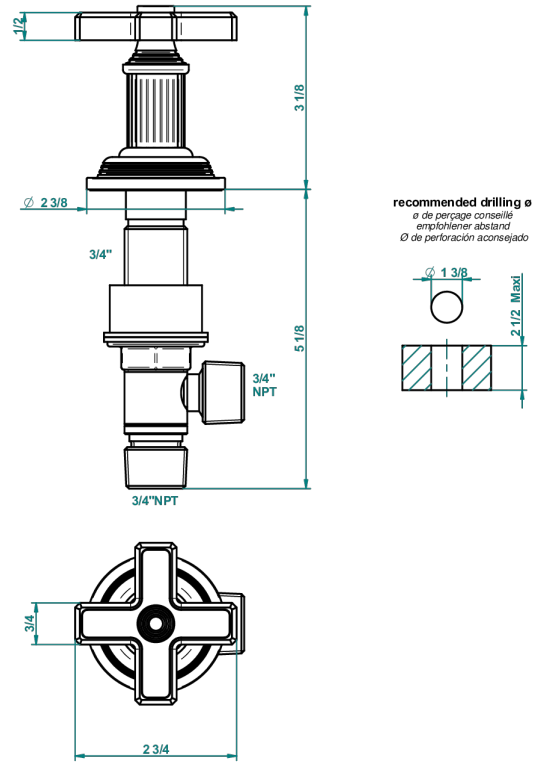

GRAND CENTRAL METAL

U9K-36

Rim mounted 3/4" valve

59902

20/01/2017

CHARACTERISTIC

- Grand central Metal
- Rim mounted 3/4" valve

AVAILABLE FINITIONS