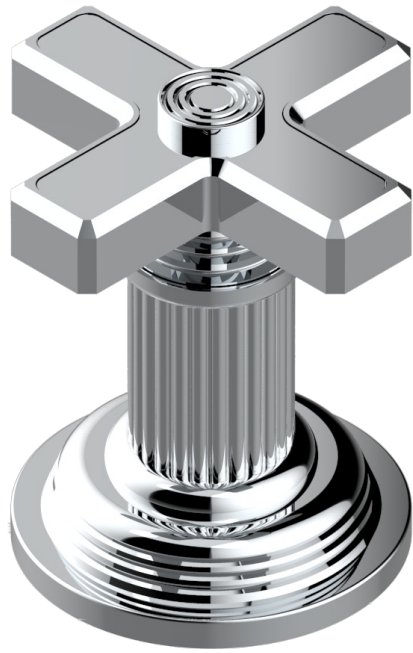

# GRAND CENTRAL METAL

U9K-36

Rim mounted 3/4" valve

59902

20/01/2017

## CHARACTERISTIC

- Grand central Metal
- Rim mounted 3/4" valve

## AVAILABLE FINITIONS

Antique nickel - H28  
Black ceram - D30  
Blush PVD - H62  
Brass color PVD - H49  
Brown bronze color PVD - F33  
Gold color PVD - H52

Graphite PVD - H64  
Lacquered light bronze - D01  
Matt Umber PVD - H67  
Matt blush PVD - H60  
Matt brass color PVD - H50  
Matt brown bronze color PVD - F34