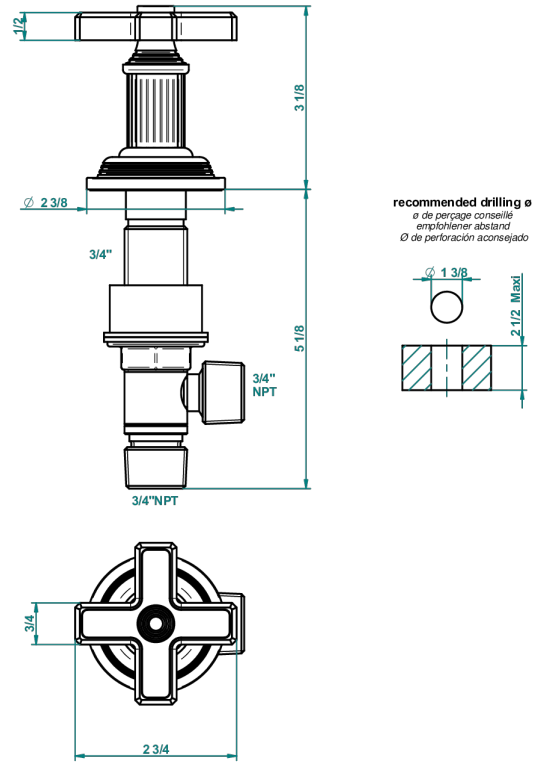

# GRAND CENTRAL METAL

U9K-36

Rim mounted 3/4" valve

59902

20/01/2017

## CHARACTERISTIC

- Grand central Metal
- Rim mounted 3/4" valve