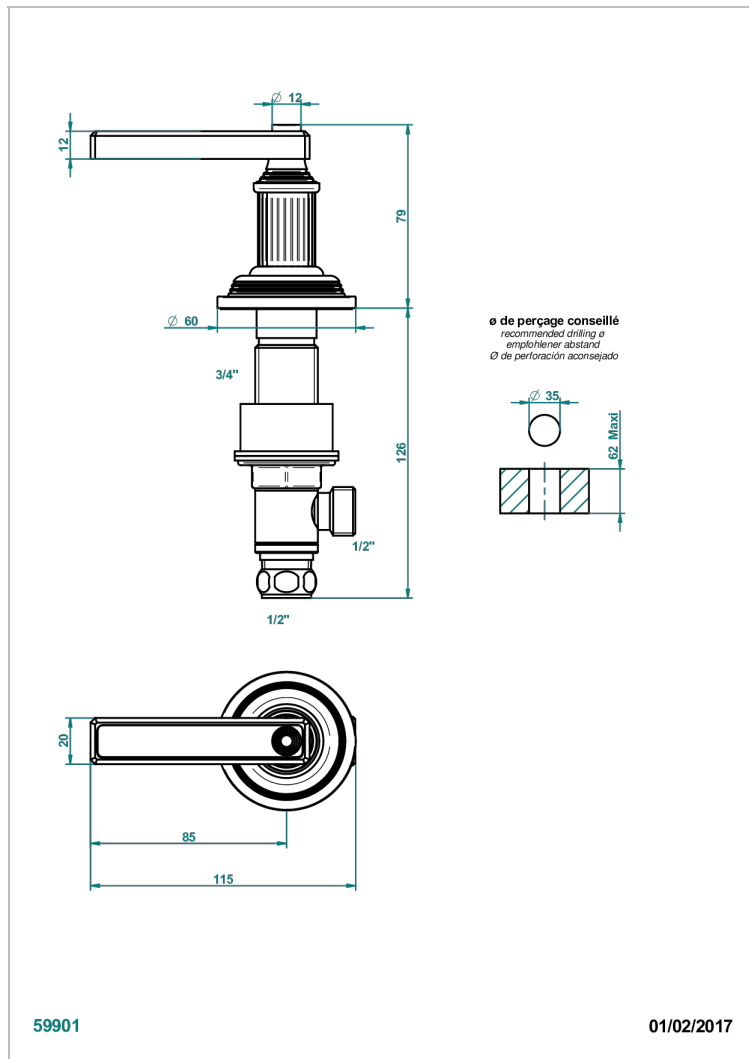

# GRAND CENTRAL METAL WITH LEVER

U9L-35/H

Rim mounted 1/2" valve, hot

## CHARACTERISTIC

- Grand central Metal with lever
- Rim mounted 1/2" valve, hot