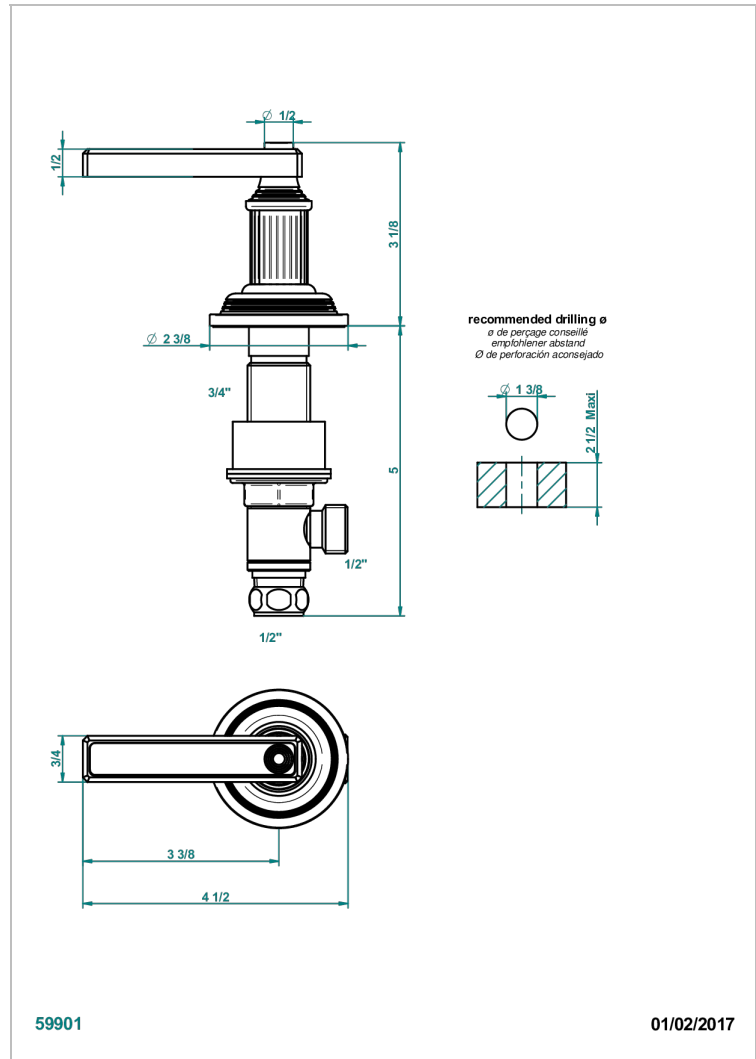

# GRAND CENTRAL METAL WITH LEVER

U9L-35/H

Rim mounted 1/2" valve, hot

## CHARACTERISTIC

- Grand central Metal with lever
- Rim mounted 1/2" valve, hot