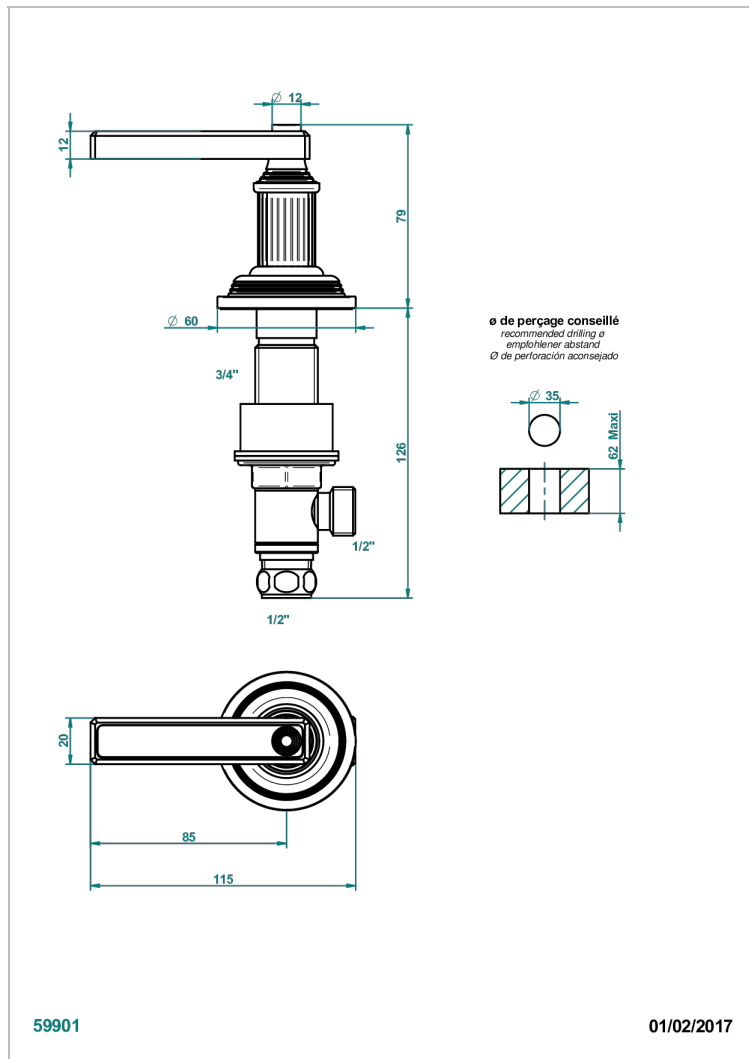

GRAND CENTRAL METAL WITH LEVER

U9L-35/H

Rim mounted 1/2" valve, hot

CHARACTERISTIC

- Grand central Metal with lever
- Rim mounted 1/2" valve, hot

AVAILABLE FINITIONS

Antique nickel - H28
Black ceram - D30
Blush PVD - H62
Brass color PVD - H49
Brown bronze color PVD - F33
Gold color PVD - H52