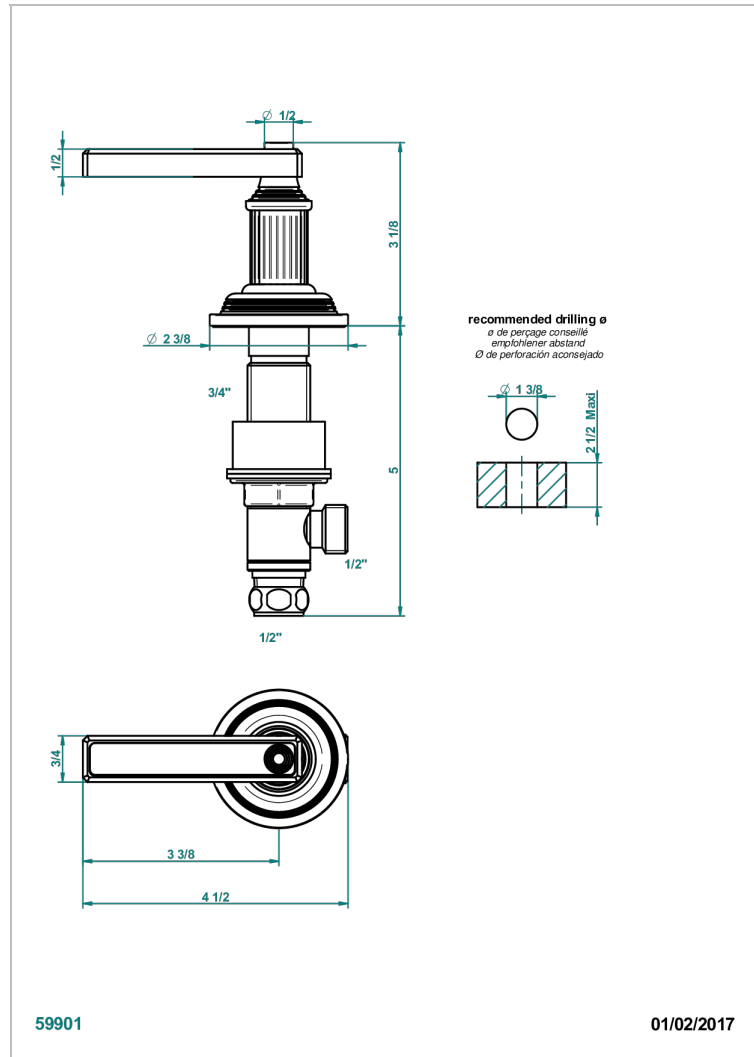

# GRAND CENTRAL METAL WITH LEVER

U9L-35/H

Rim mounted 1/2" valve, hot

## CHARACTERISTIC

- Grand central Metal with lever
- Rim mounted 1/2" valve, hot