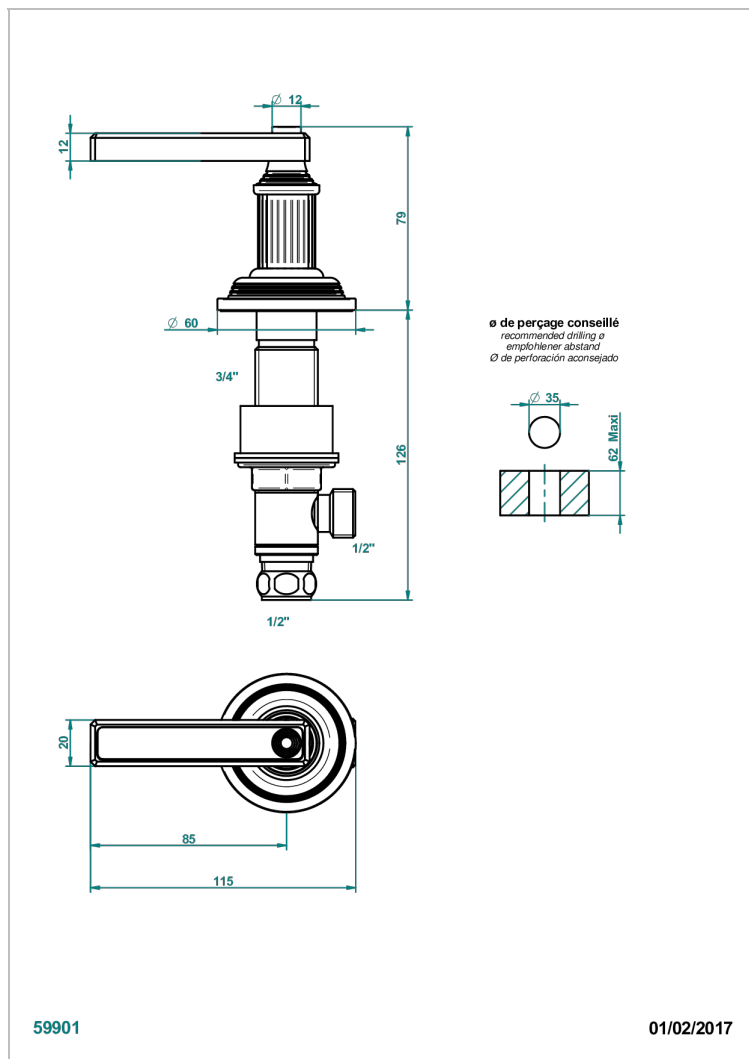

GRAND CENTRAL METAL WITH LEVER

U9L-35/H

Rim mounted 1/2" valve, hot

CHARACTERISTIC

- Grand central Metal with lever
- Rim mounted 1/2" valve, hot

AVAILABLE FINITIONS

Antique nickel - H28
Black ceram - D30
Blush PVD - H62
Brass color PVD - H49
Brown bronze color PVD - F33
Gold color PVD - H52