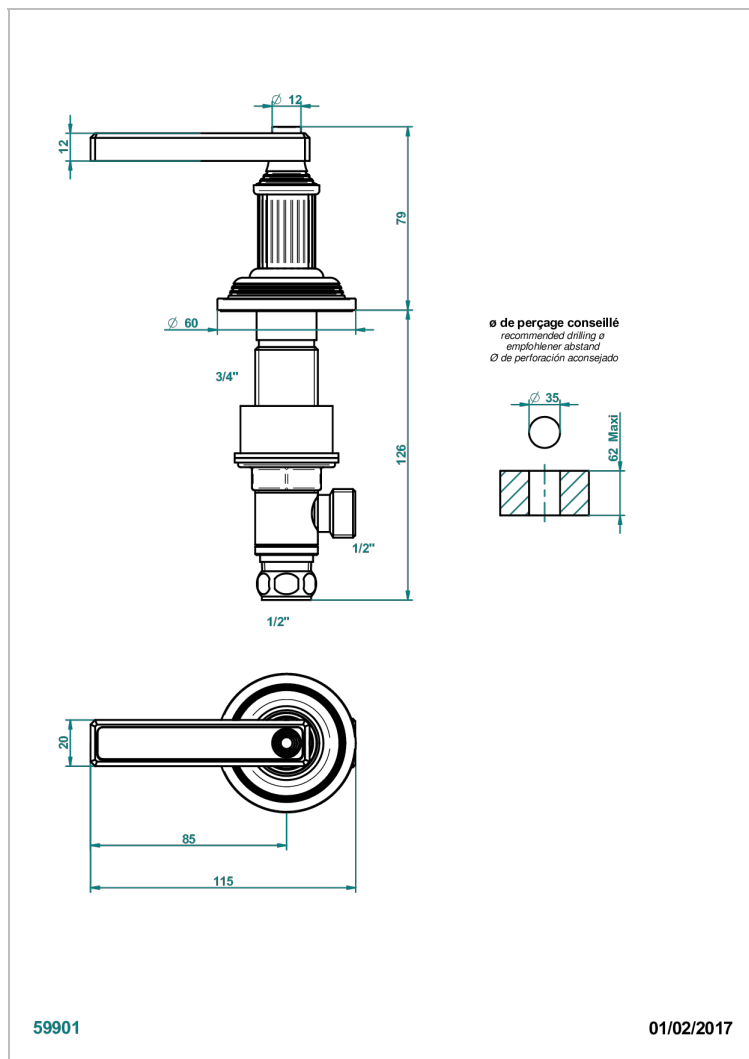

GRAND CENTRAL METAL WITH LEVER

U9L-35/H

1/2"台式阀, 热水阀

特色

- Grand central Metal with lever
- 1/2"台式阀, 热水阀

可选饰面

Black ceram - D30
Blush PVD - H62
Graphite PVD - H64
Matt Umber PVD - H67
Matt blush PVD - H60
Matt graphite PVD - H65