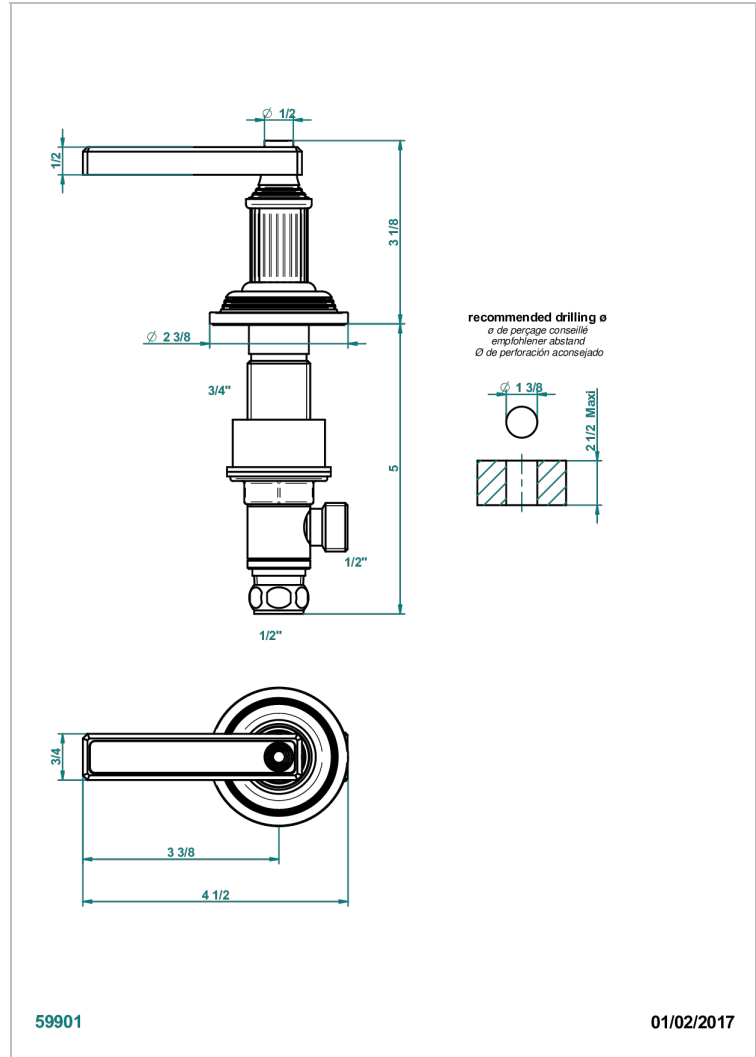

GRAND CENTRAL METAL WITH LEVER

U9L-35/H

Rim mounted 1/2" valve, hot

59901

01/02/2017

CHARACTERISTIC

- Grand central Metal with lever
- Rim mounted 1/2" valve, hot

AVAILABLE FINITIONS