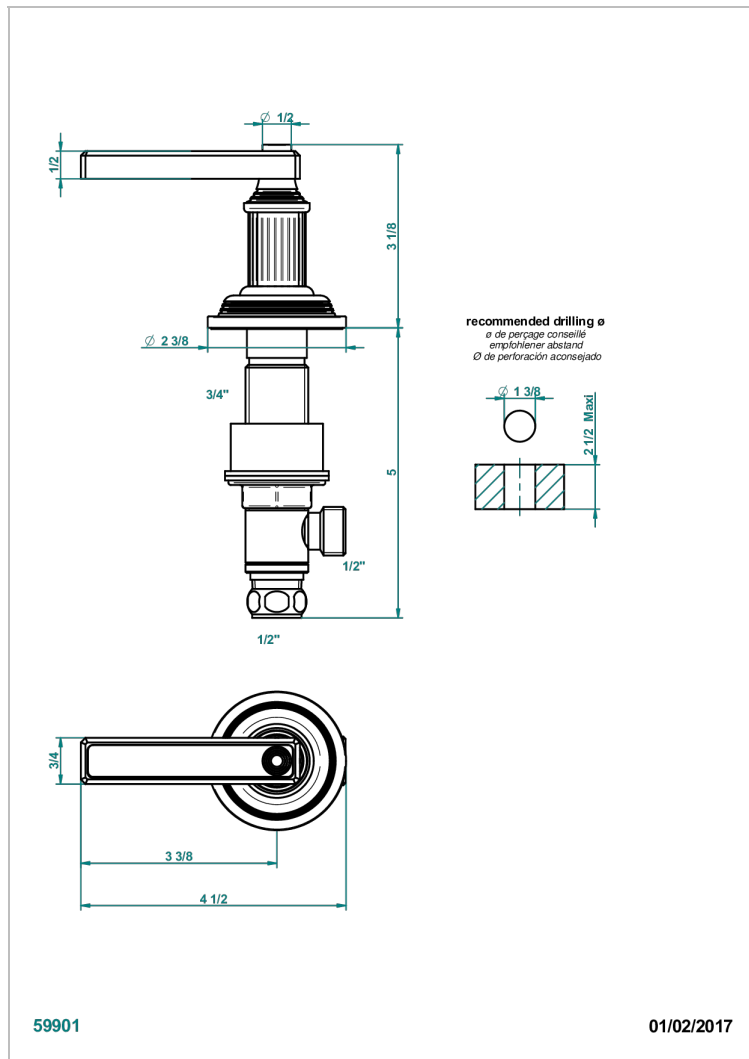

# GRAND CENTRAL METAL WITH LEVER

U9L-35/H

1/2"台式阀, 热水阀

## 特色

- Grand central Metal with lever
- 1/2"台式阀, 热水阀