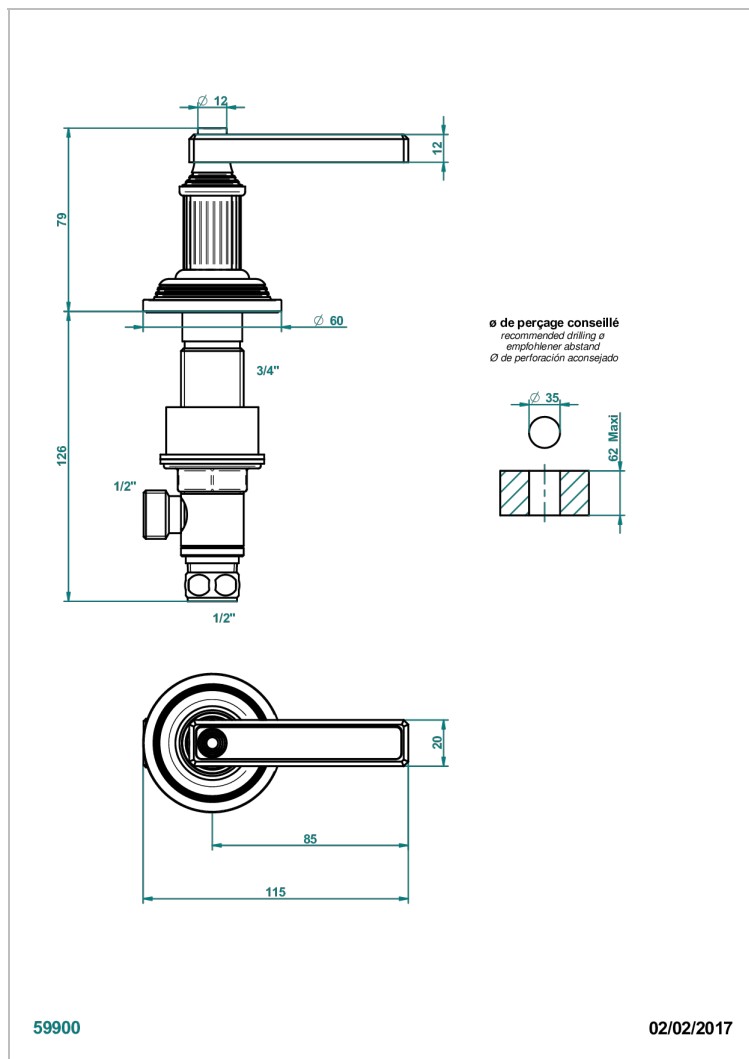

GRAND CENTRAL METAL WITH LEVER

U9L-35/C

Rim mounted 1/2" valve, cold

CHARACTERISTIC

- Grand central Metal with lever
- Rim mounted 1/2" valve, cold

AVAILABLE FINITIONS

Antique nickel - H28
 Black ceram - D30
 Blush PVD - H62
 Brass color PVD - H49
 Brown bronze color PVD - F33
 Gold color PVD - H52