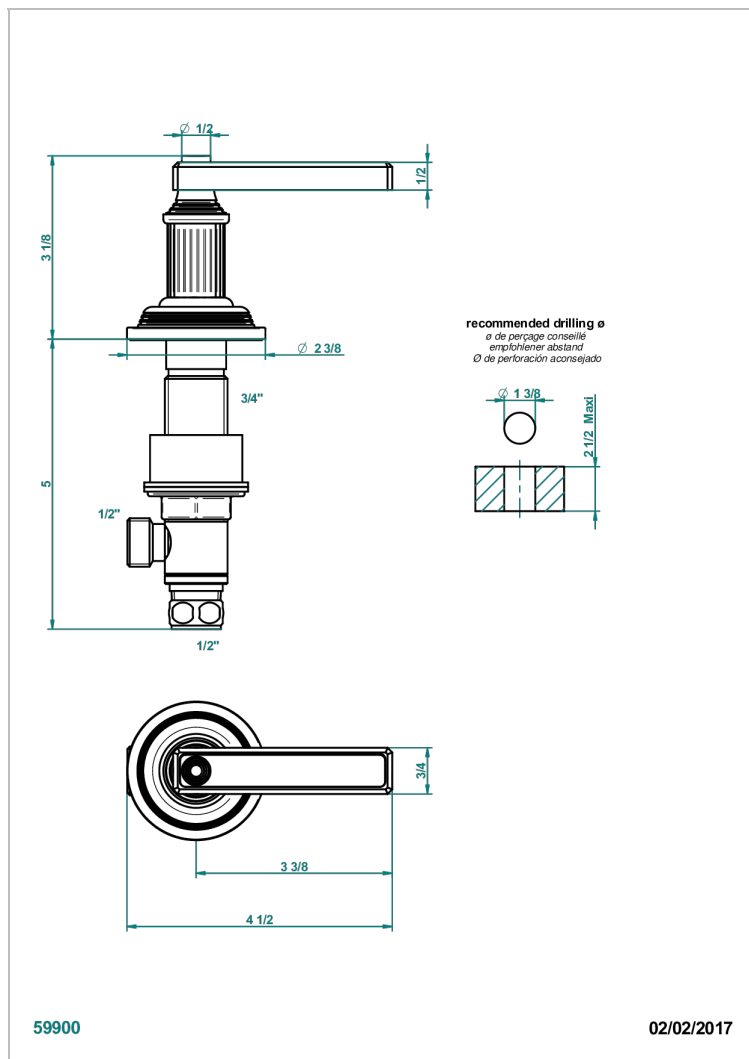

# GRAND CENTRAL METAL WITH LEVER

U9L-35/C

Rim mounted 1/2" valve, cold

## CHARACTERISTIC

- Grand central Metal with lever
- Rim mounted 1/2" valve, cold