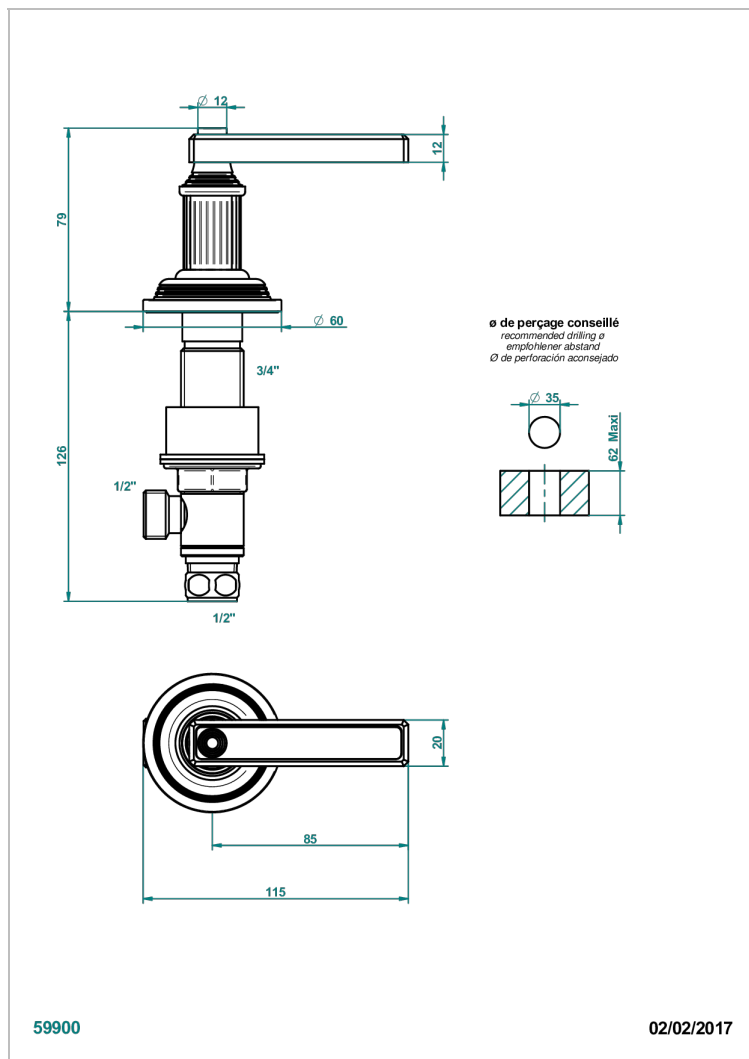

GRAND CENTRAL METAL WITH LEVER

U9L-35/C

Rim mounted 1/2" valve, cold

THG[®]
PARIS

CHARACTERISTIC

- Grand central Metal with lever
- Rim mounted 1/2" valve, cold

AVAILABLE FINITIONS

Antique nickel - H28
Black ceram - D30
Blush PVD - H62
Brass color PVD - H49
Brown bronze color PVD - F33
Gold color PVD - H52