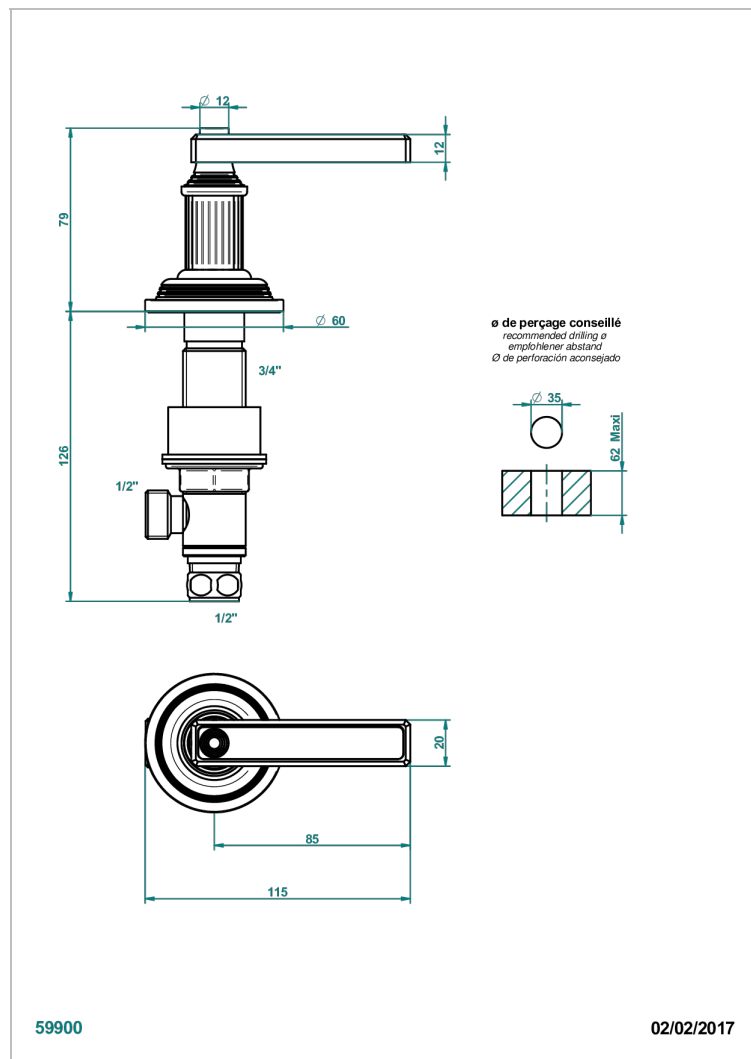

GRAND CENTRAL METAL WITH LEVER

U9L-35/C

3/4"台式阀, 冷水阀

特色

- Grand central Metal with lever
- 3/4"台式阀, 冷水阀

可选饰面

Black ceram - D30
Blush PVD - H62
Graphite PVD - H64
Matt Umber PVD - H67
Matt blush PVD - H60
Matt graphite PVD - H65