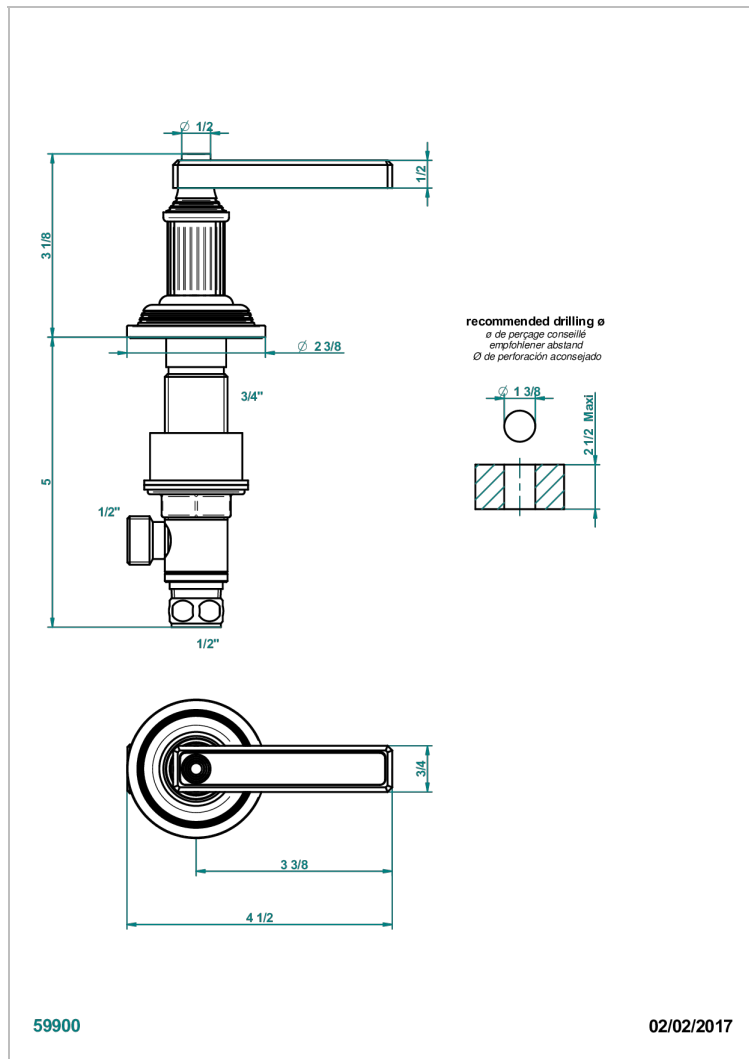

GRAND CENTRAL METAL WITH LEVER

U9L-35/C

Rim mounted 1/2" valve, cold

CHARACTERISTIC

- Grand central Metal with lever
- Rim mounted 1/2" valve, cold

AVAILABLE FINITIONS

Antique nickel - H28
Black ceram - D30
Blush PVD - H62
Brass color PVD - H49
Brown bronze color PVD - F33
Gold color PVD - H52