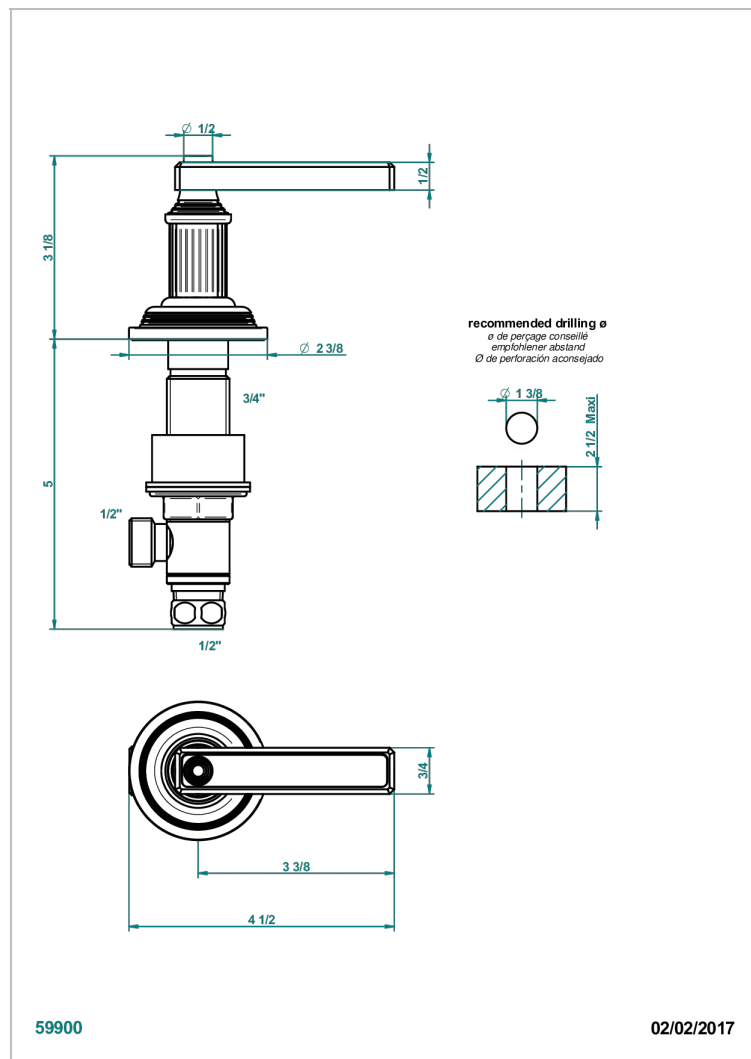

GRAND CENTRAL METAL WITH LEVER

U9L-35/C

3/4"台式阀, 冷水阀

特色

- Grand central Metal with lever
- 3/4"台式阀, 冷水阀

可选饰面

Black ceram - D30
Blush PVD - H62
Graphite PVD - H64
Matt Umber PVD - H67
Matt blush PVD - H60
Matt graphite PVD - H65