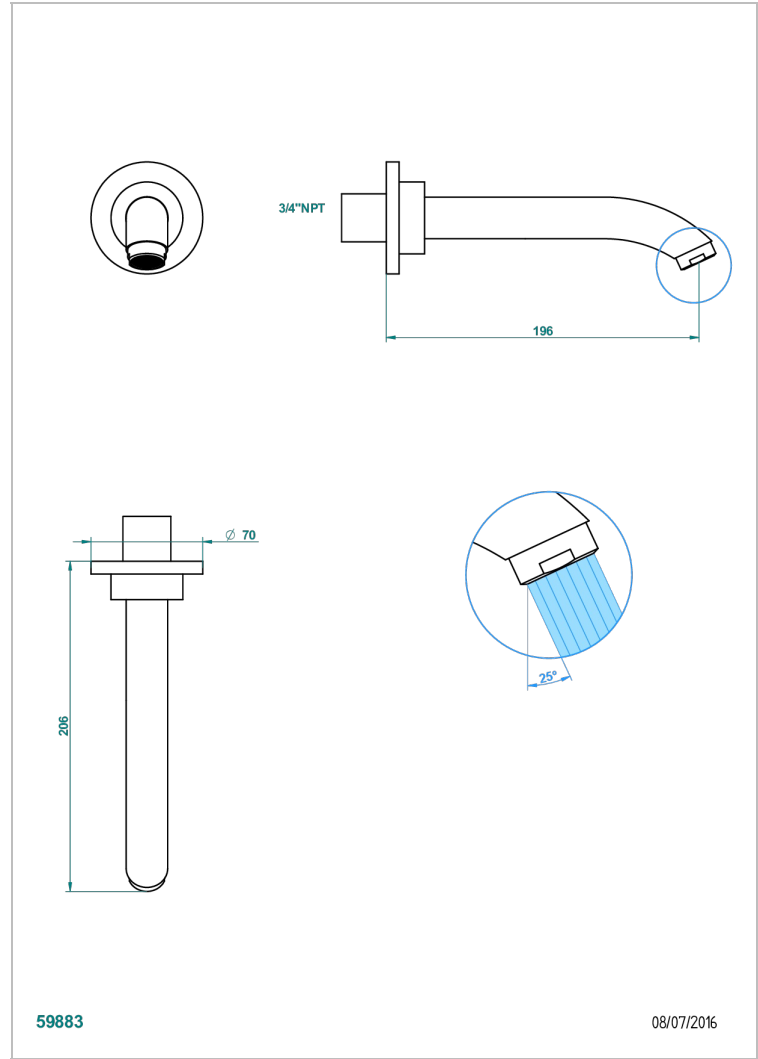

# BAMBOU CRISTAL CLARO

A35-22G/US

Bath spout, wall mounted

THG<sup>®</sup>  
PARIS