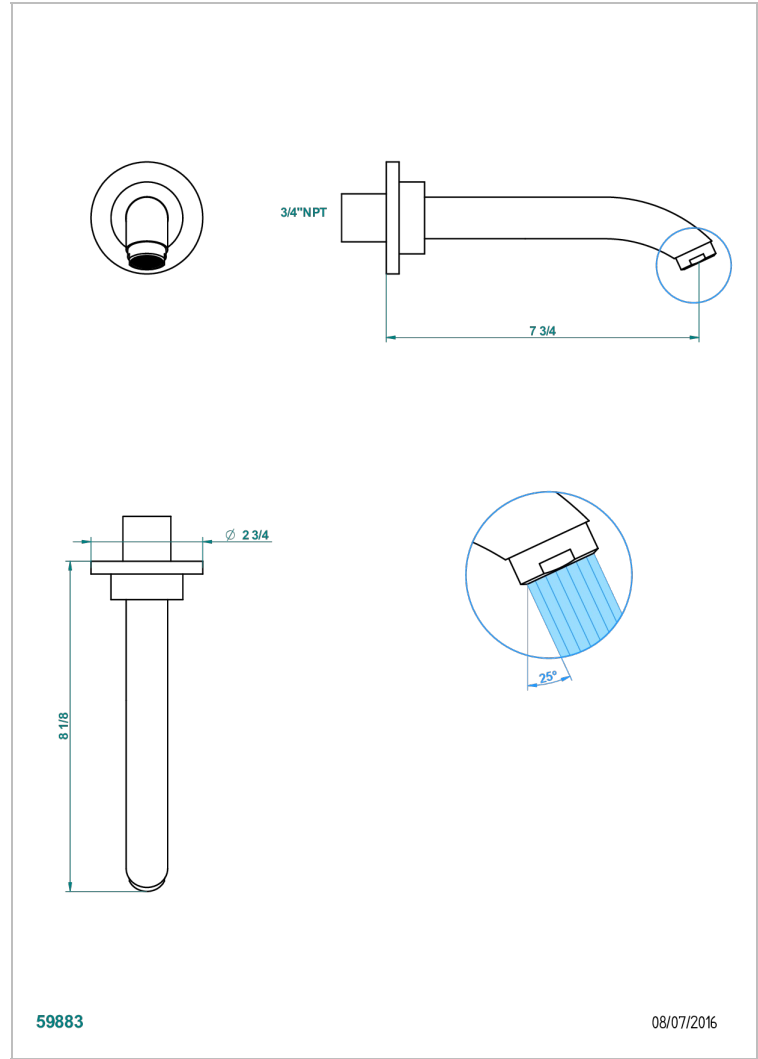

# BAMBOU CRISTAL CLARO

A35-22G/US

Bath spout, wall mounted

THG<sup>®</sup>  
PARIS