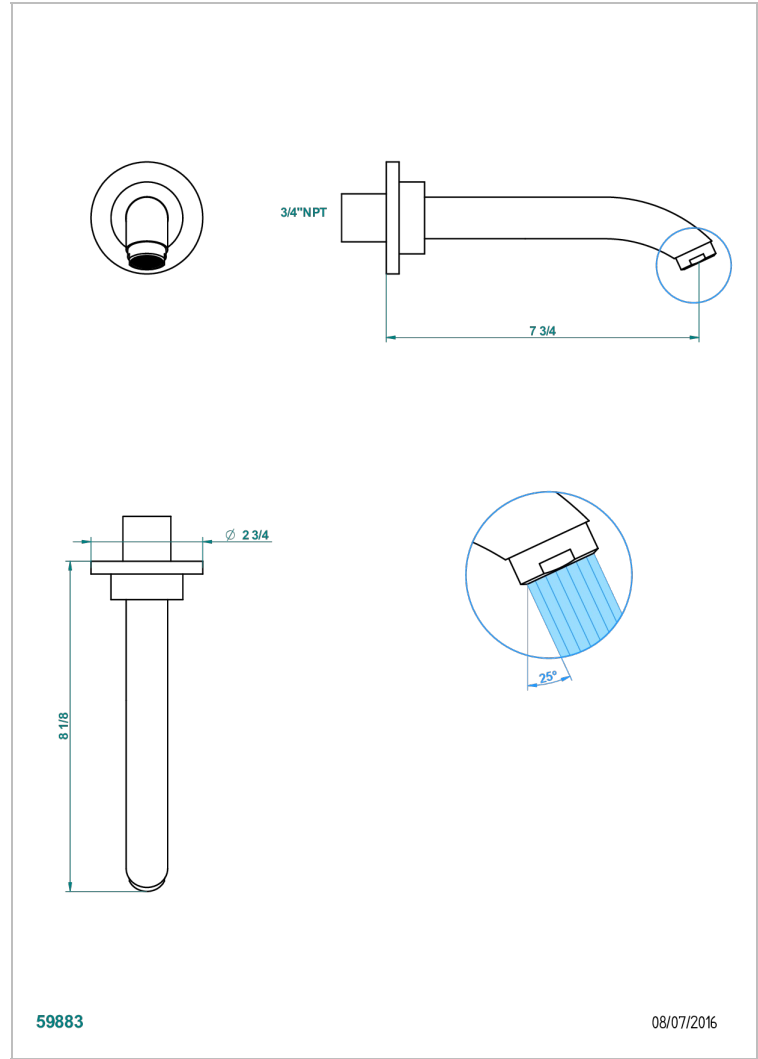

# BAMBOU CRISTAL AMBAR

A34-22G/US

Bath spout, wall mounted

THG<sup>®</sup>  
PARIS