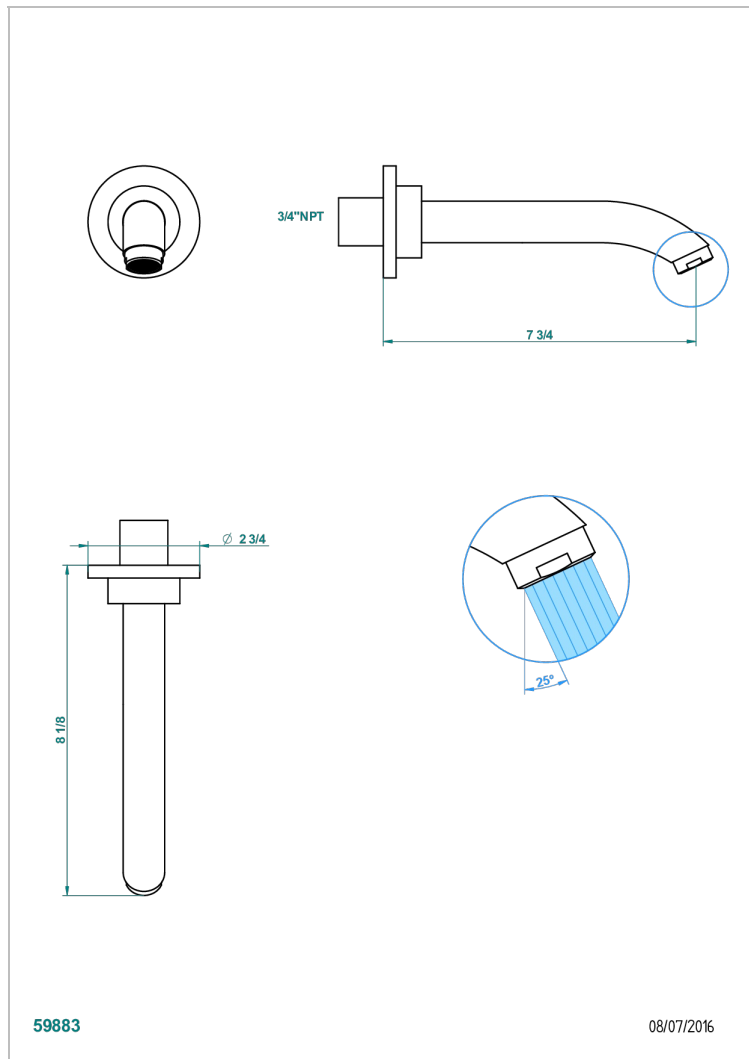

# BAMBOU CRISTAL NEGRO

A33-22G/US

Bath spout, wall mounted

THG<sup>®</sup>  
PARIS