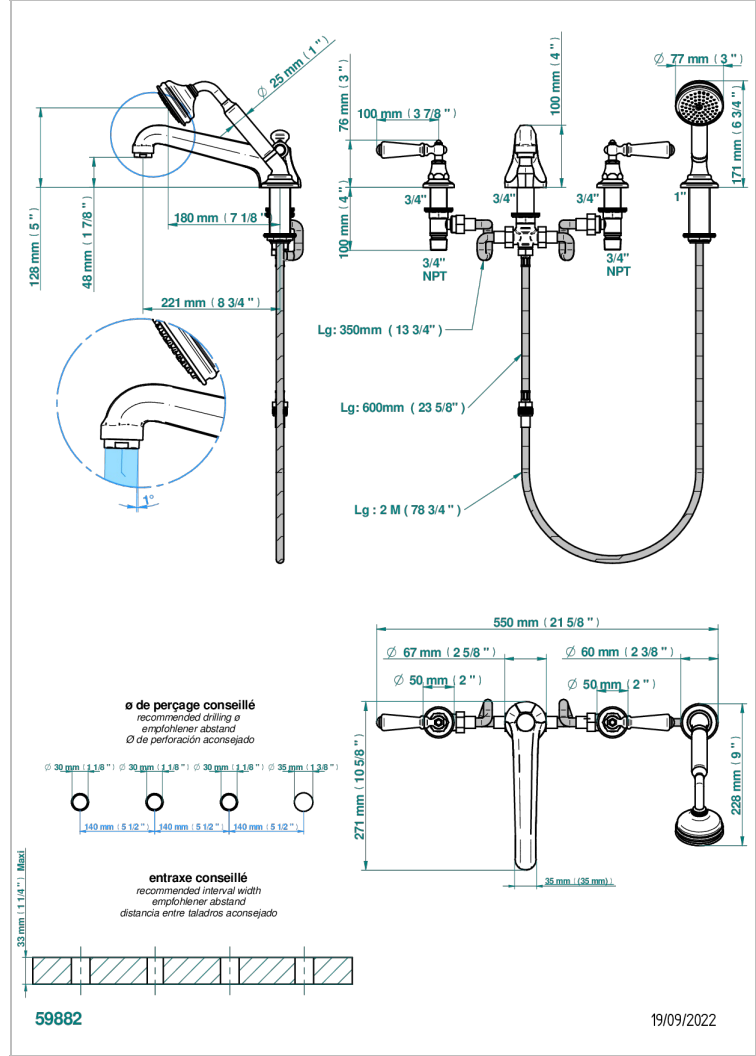

CHARLESTON WITH LEVER

G75-112BSGGB

Rim mounted 4 hole bath/shower mixer, diverter to low super goliath spout

CHARACTERISTIC

- ACS : 18ACCLY473

STANDARDS

AVAILABLE FINITIONS

- | | | | | |
|------------------------------|-----------------------------------|----------------------------------|--|----------------------|
| Antique nickel - H28 | Graphite PVD - H64 | Matt chrome - C02 | Natural smoked Brass - A13 | Soft gold - F30 |
| Black ceram - D30 | Lacquered light bronze - D01 | Matt gold - F07 | Nickel color PVD - H55 | Soft matt gold - F31 |
| Blush PVD - H62 | Matt Umber PVD - H67 | Matt gold color PVD - H53 | Polished chrome (color finish) - A02 | Umber PVD - H66 |
| Brass color PVD - H49 | Matt blush PVD - H60 | Matt graphite PVD - H65 | Polished chrome / Polished gold (color finish) - G02 | |
| Brown bronze color PVD - F33 | Matt brass color PVD - H50 | Matt nickel (color finish) - C01 | Polished gold (color finish) - F01 | |
| Gold color PVD - H52 | Matt brown bronze color PVD - F34 | Matt nickel color PVD - H56 | Polished nickel - B01 | |