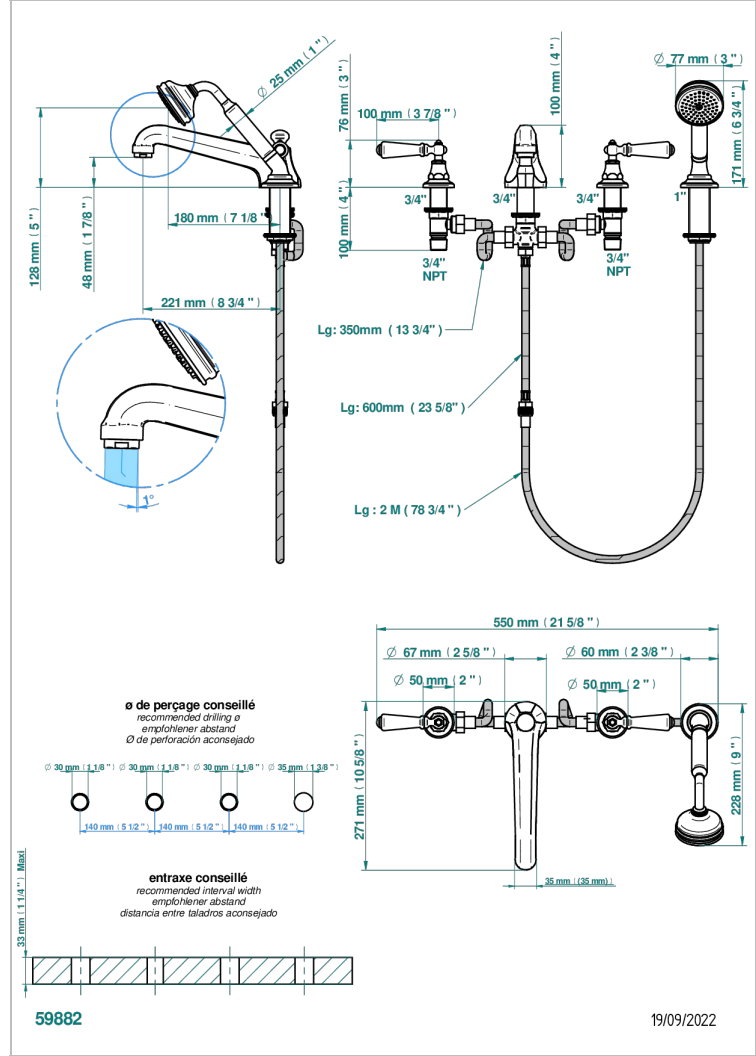

CHARLESTON WITH LEVER

G75-112BSGGB

Rim mounted 4 hole bath/shower mixer, diverter to low super goliath spout

CHARACTERISTIC

- ACS : 18ACCLY473

STANDARDS

AVAILABLE FINITIONS

- Antique nickel - H28
- Black ceram - D30
- Blush PVD - H62
- Brass color PVD - H49
- Brown bronze color PVD - F33
- Gold color PVD - H52

- Graphite PVD - H64
- Lacquered light bronze - D01
- Matt Umber PVD - H67
- Matt blush PVD - H60
- Matt brass color PVD - H50
- Matt brown bronze color PVD - F34

- Matt chrome - C02
- Matt gold - F07
- Matt gold color PVD - H53
- Matt graphite PVD - H65
- Matt nickel (color finish) - C01
- Matt nickel color PVD - H56