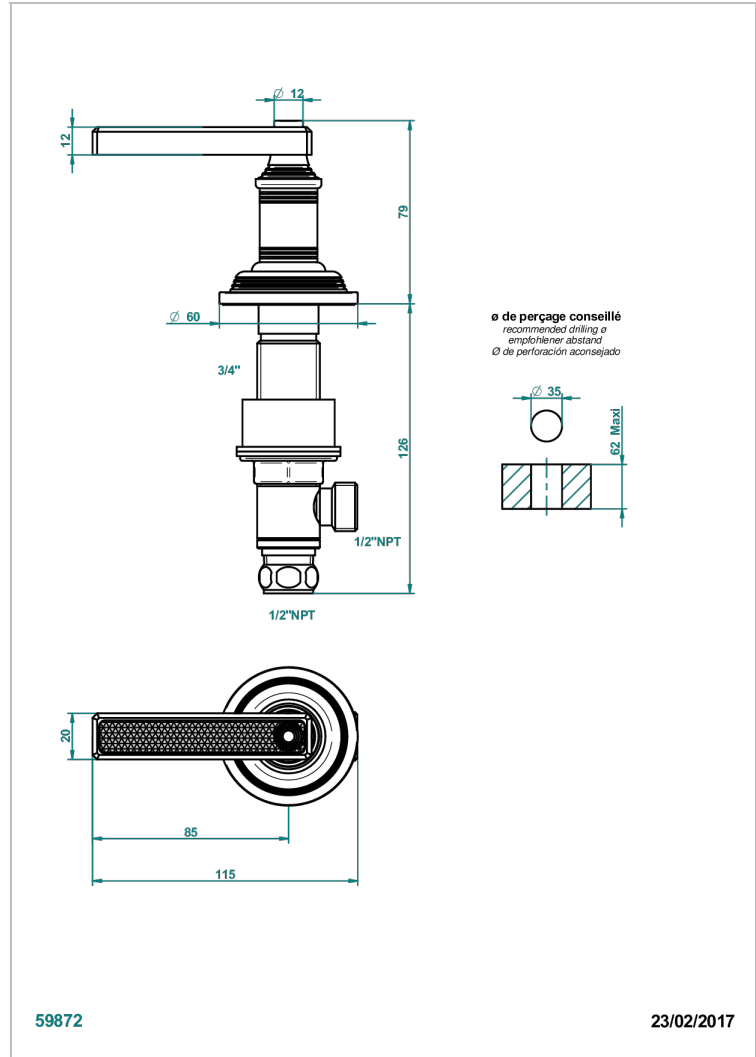

# WEST COAST WITH GUILLOCHE DECOR WITH LEVER HANDLES

U9D-35/HUS

1/2" deck valve with trim for lavatory - Hot

## CHARACTERISTIC

- West coast with Guilloché decor with lever handles
- 1/2" deck valve with trim for lavatory - Hot