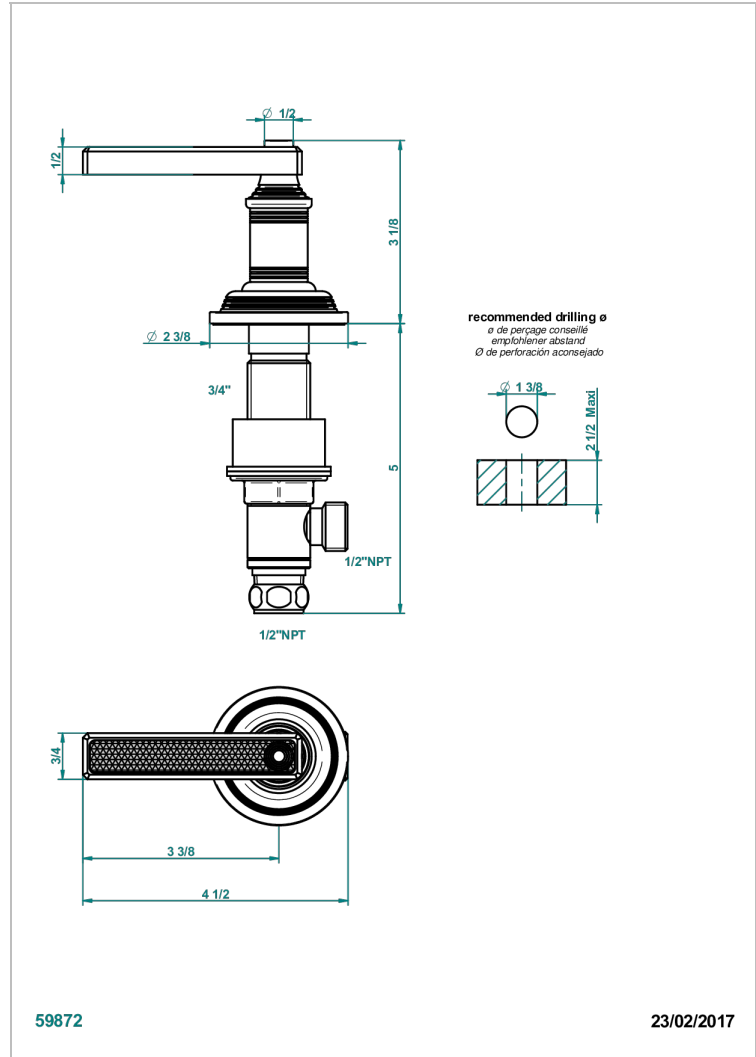

WEST COAST WITH GUILLOCHE DECOR WITH LEVER HANDLES

U9D-35/HUS

1/2" deck valve with trim for lavatory - Hot

59872

23/02/2017

CHARACTERISTIC

- West coast with Guilloché decor with lever handles
- 1/2" deck valve with trim for lavatory - Hot